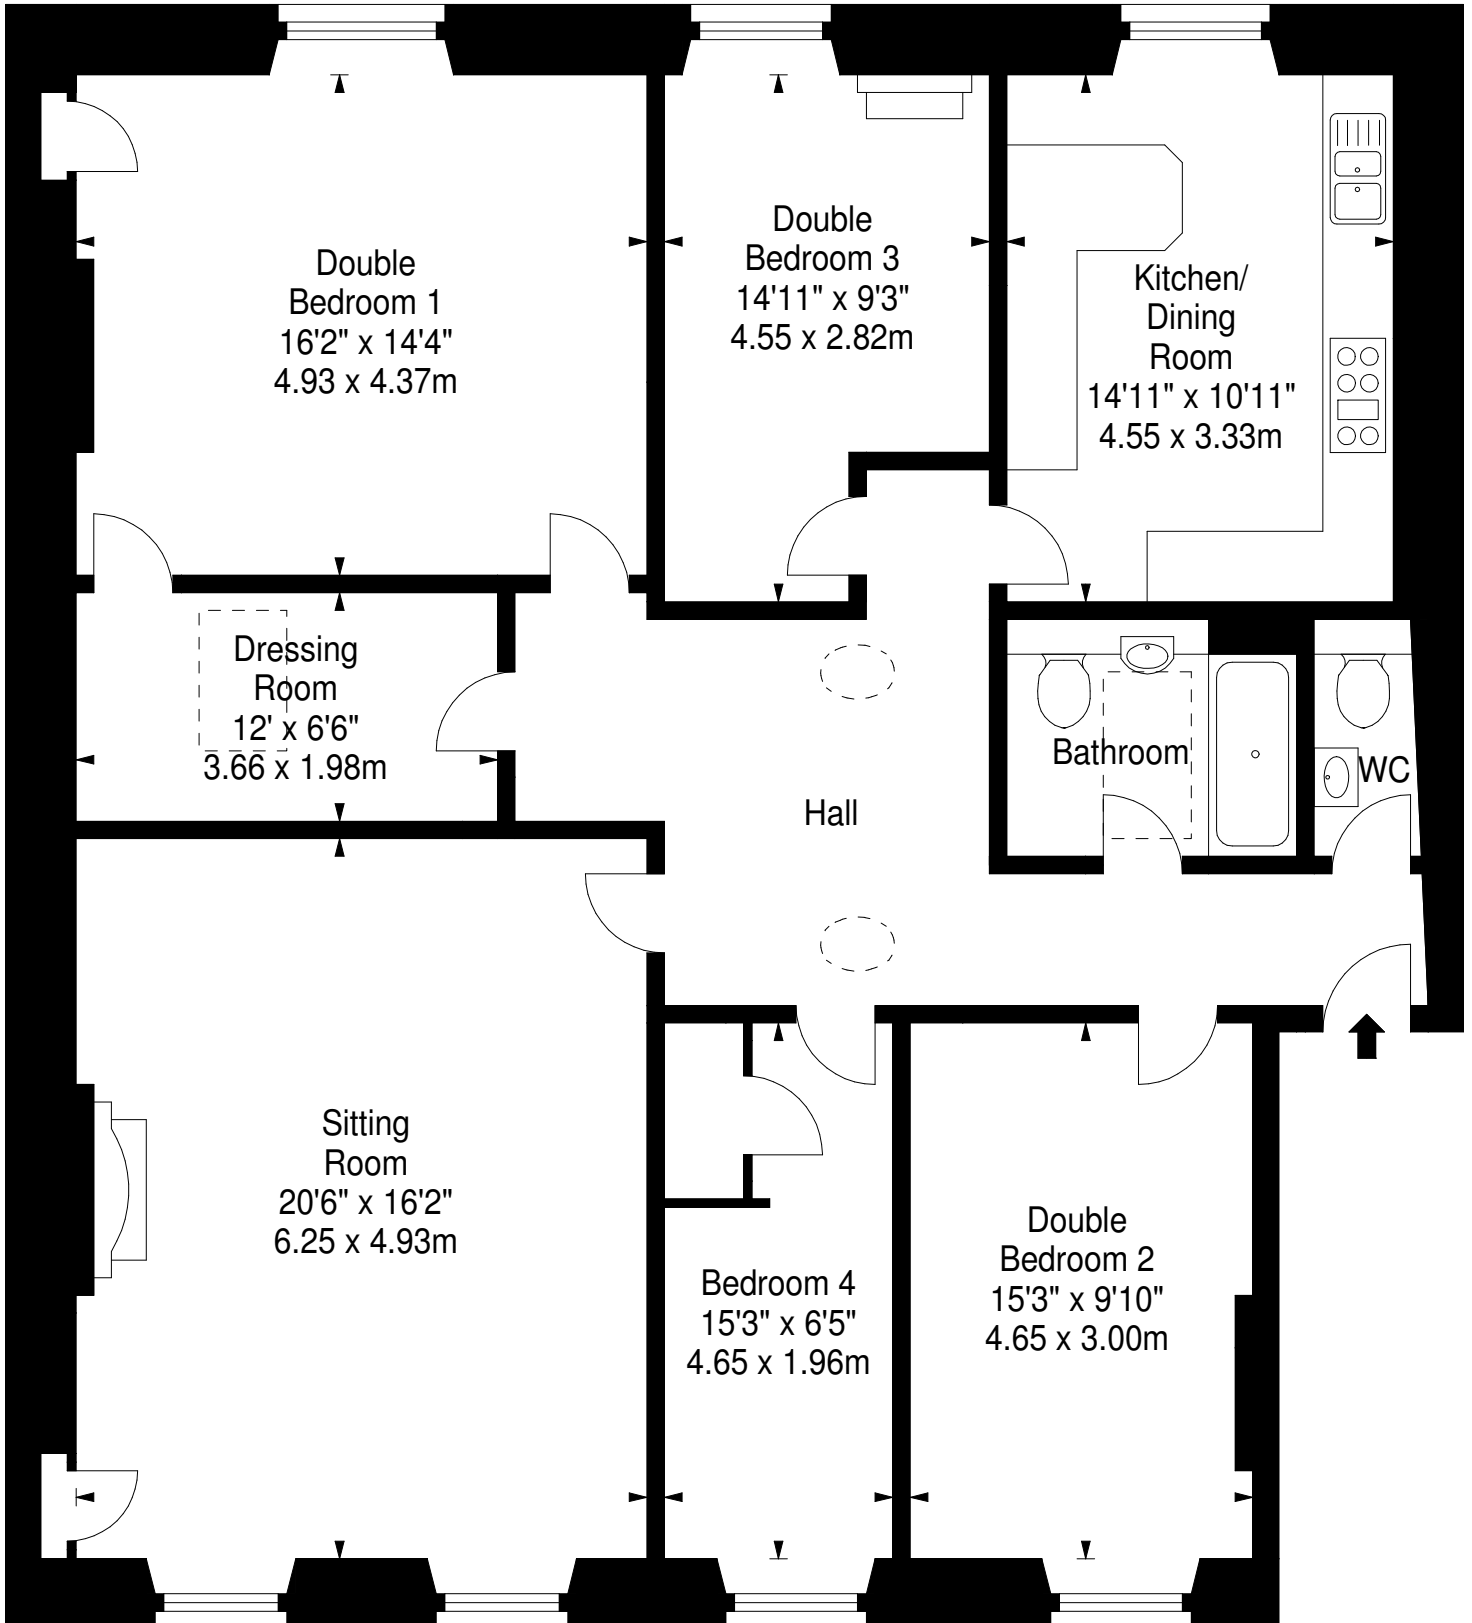

Torphichen Street,  
Edinburgh,  
Midlothian, EH3 8HX

Approx. Gross Internal Area  
1566 Sq Ft - 145.48 Sq M  
For identification only. Not to scale.  
© SquareFoot 2019

Second Floor