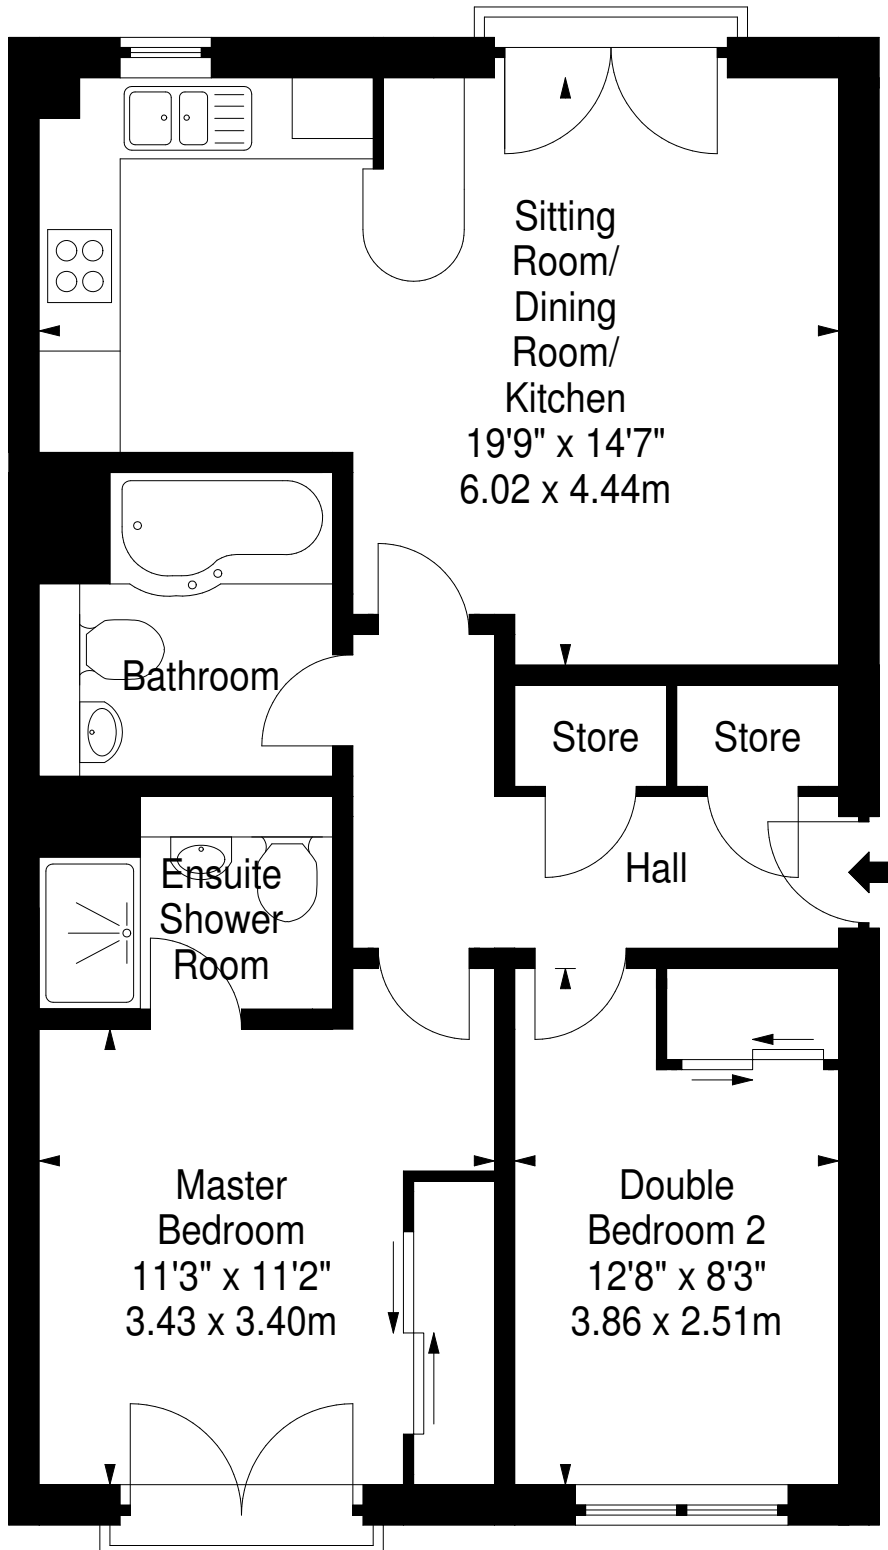

**New Mart Square,
Edinburgh,
Midlothian, EH14 1TJ**

Approx. Gross Internal Area
688 Sq Ft - 63.92 Sq M
For identification only. Not to scale.
© SquareFoot 2019

First Floor