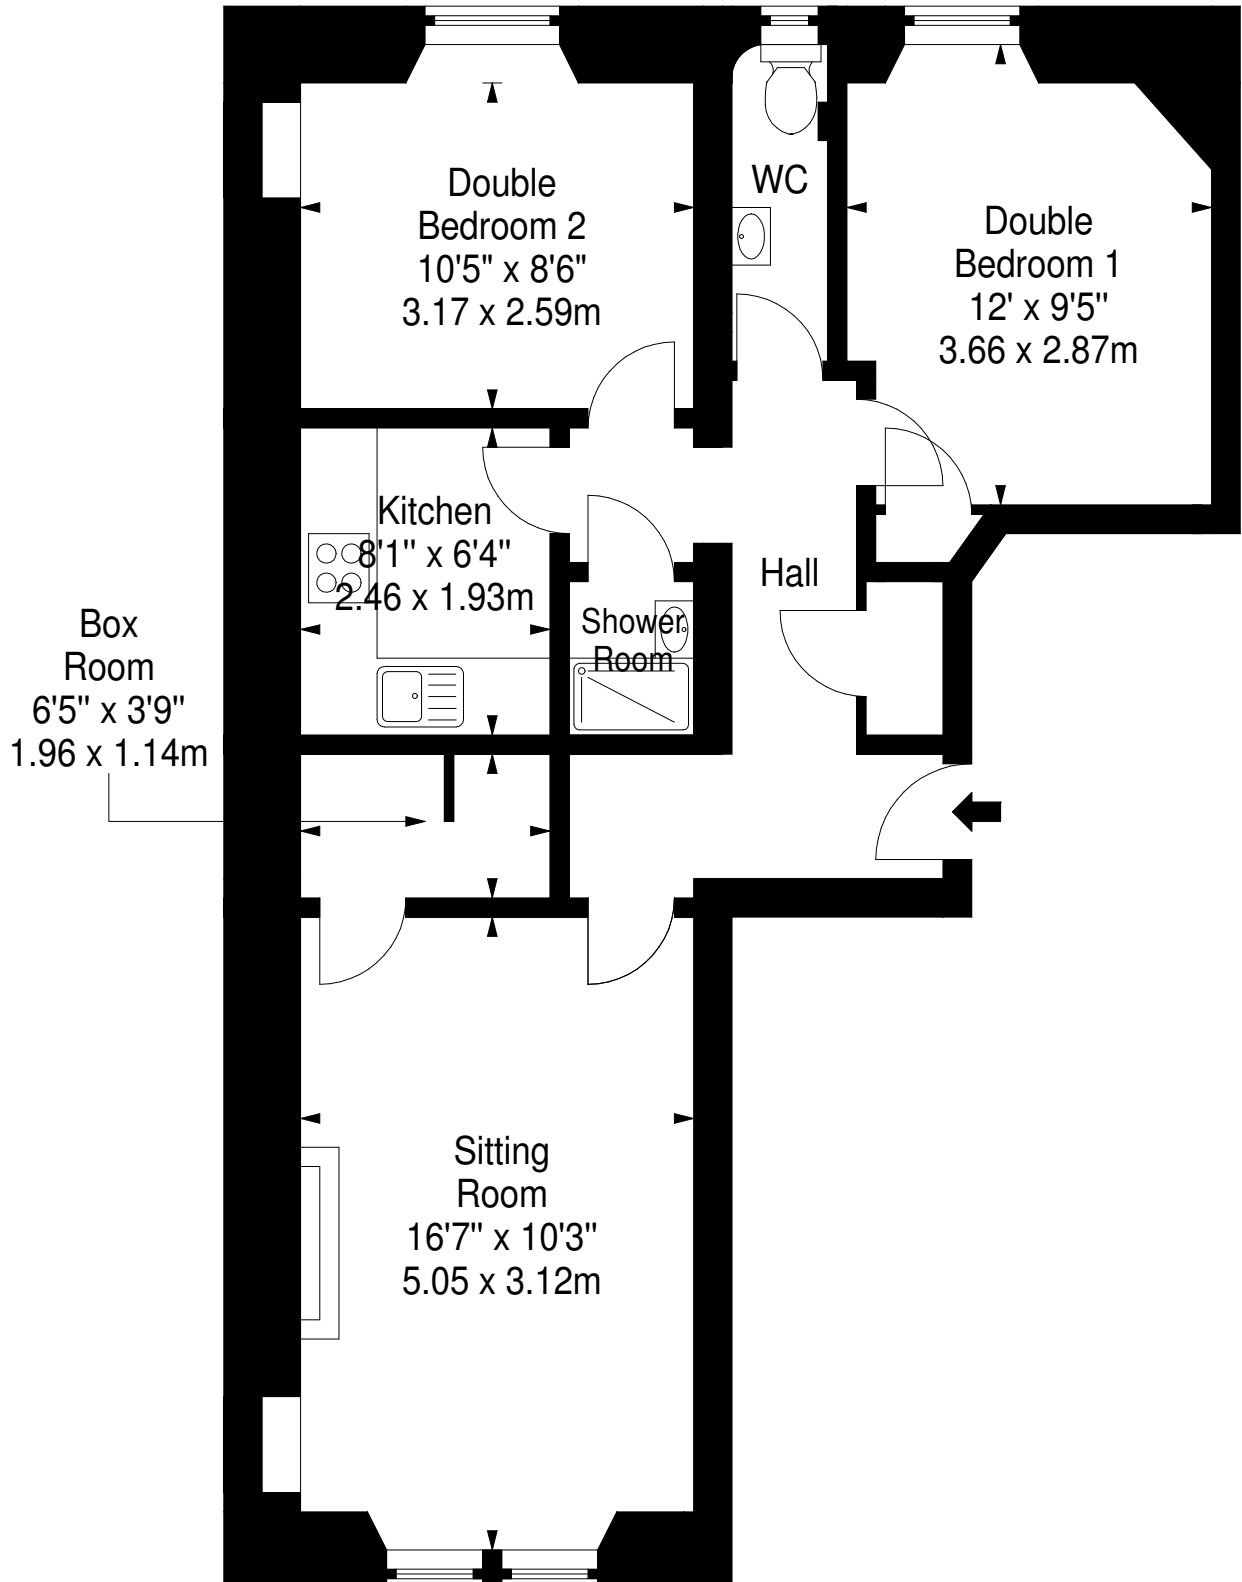

**Pirrie Street,
Edinburgh, EH6 5HY**

Approx. Gross Internal Area
616 Sq Ft - 57.23 Sq M
For identification only. Not to scale.
© SquareFoot 2019

Second Floor