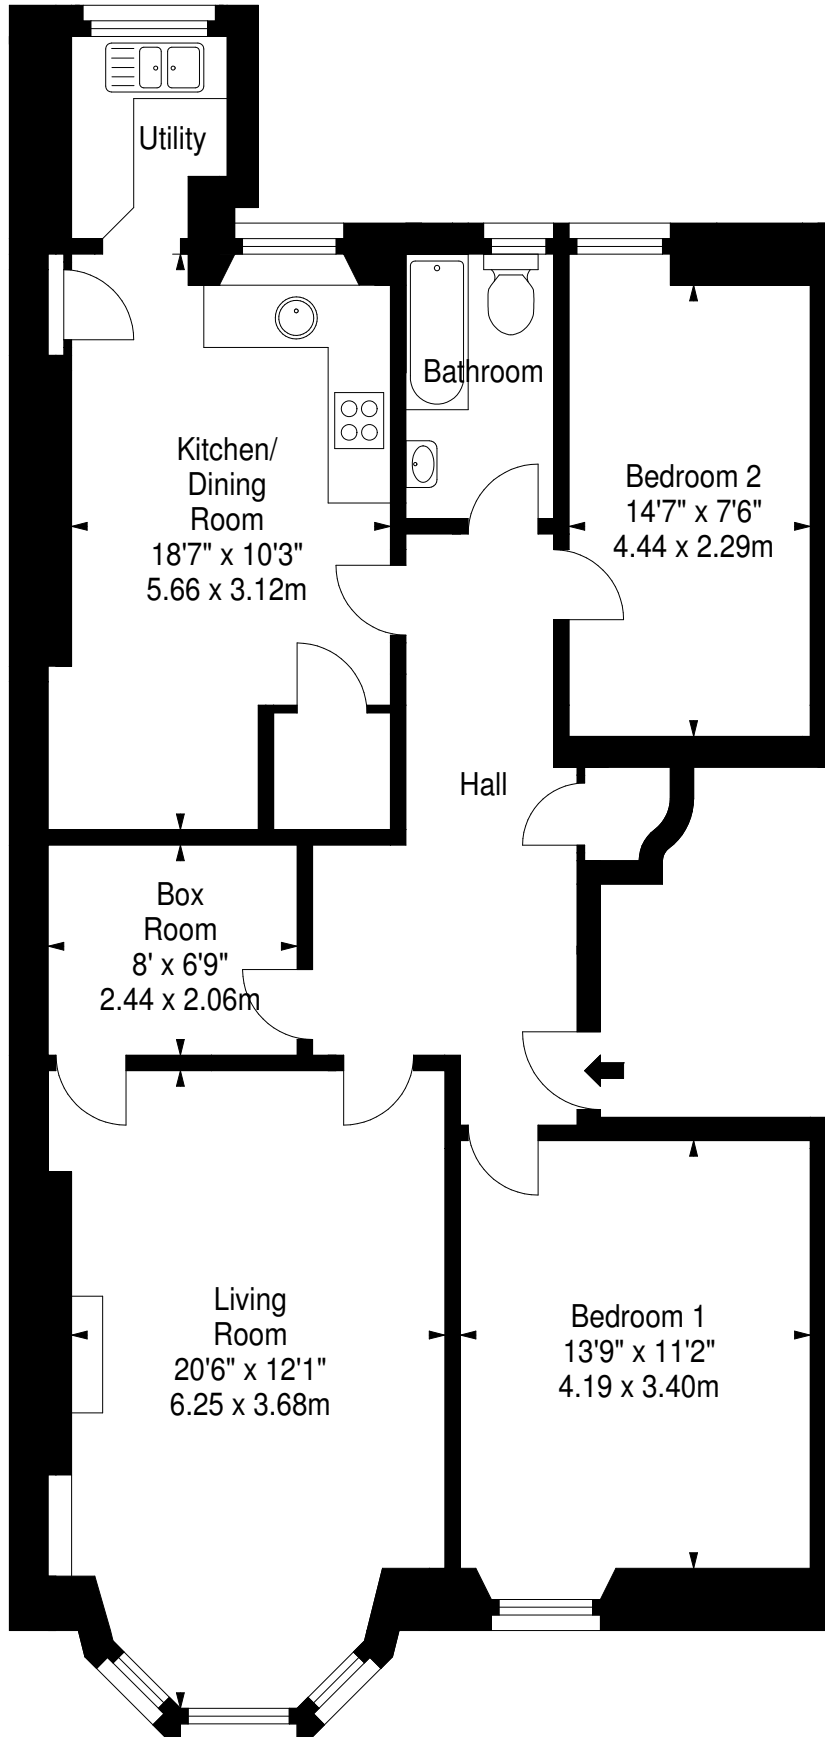

# Ashely Terrace, EH11 1RT

Approx. Gross Internal Area  
1006 Sq Ft - 93.46 Sq M  
For identification only. Not to scale.  
© SquareFoot 2019

Second Floor