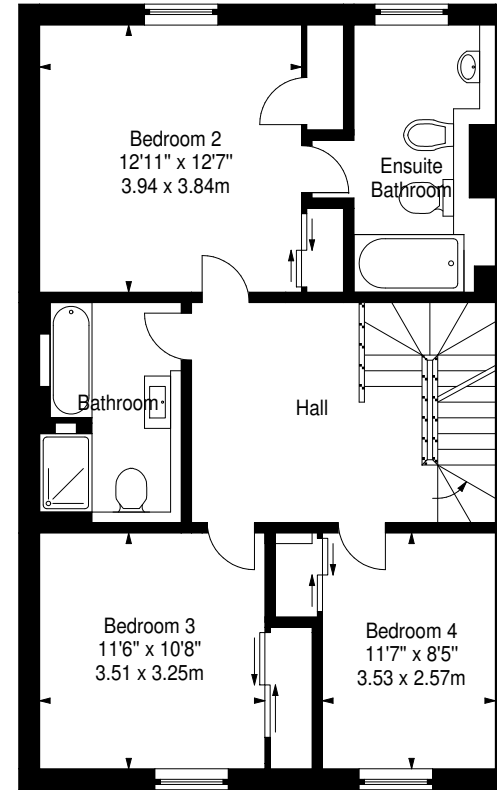

Easter Steil,  
Edinburgh,  
Midlothian, EH10 5XE

Approx. Gross Internal Area  
2821 Sq Ft - 262.07 Sq M  
(Including Store & Boiler)  
For identification only. Not to scale.  
© SquareFoot 2019

Lower Ground Floor

Upper Ground Floor

First Floor

Second Floor