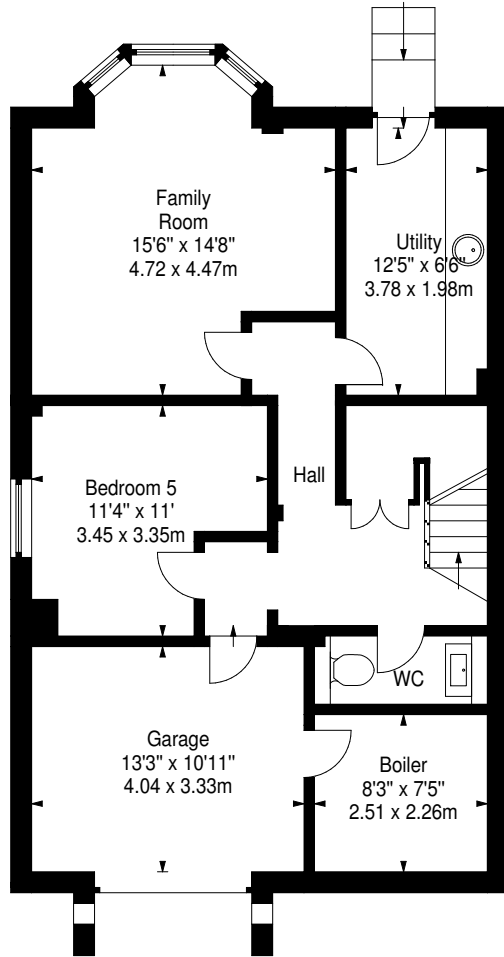

Easter Steil,  
Edinburgh,  
Midlothian, EH10 5XE

Approx. Gross Internal Area  
2821 Sq Ft - 262.07 Sq M  
(Including Store & Boiler)  
For identification only. Not to scale.  
© SquareFoot 2019

Lower Ground Floor

Upper Ground Floor

First Floor

Second Floor