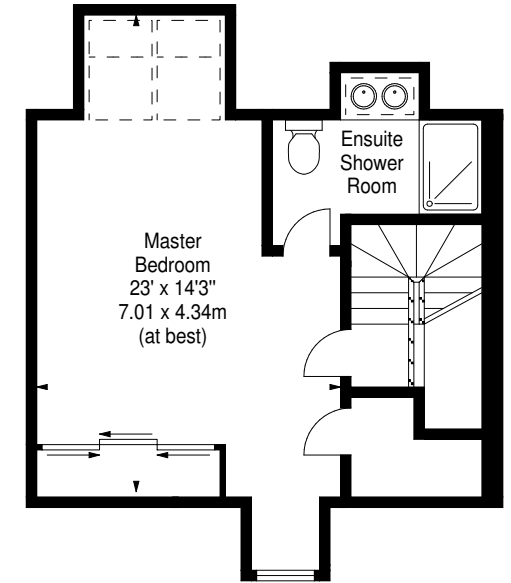

Easter Steil,  
Edinburgh,  
Midlothian, EH10 5XE

Approx. Gross Internal Area  
2821 Sq Ft - 262.07 Sq M  
(Including Store & Boiler)  
For identification only. Not to scale.  
© SquareFoot 2019

Lower Ground Floor

Upper Ground Floor

First Floor

Second Floor