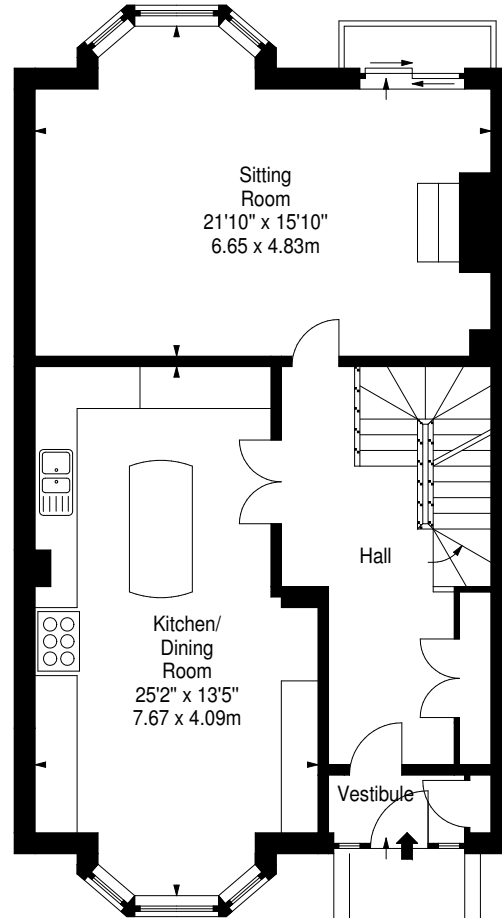

Easter Steil,  
Edinburgh,  
Midlothian, EH10 5XE

Approx. Gross Internal Area  
2821 Sq Ft - 262.07 Sq M  
(Including Store & Boiler)  
For identification only. Not to scale.  
© SquareFoot 2019

Lower Ground Floor

Upper Ground Floor

First Floor

Second Floor