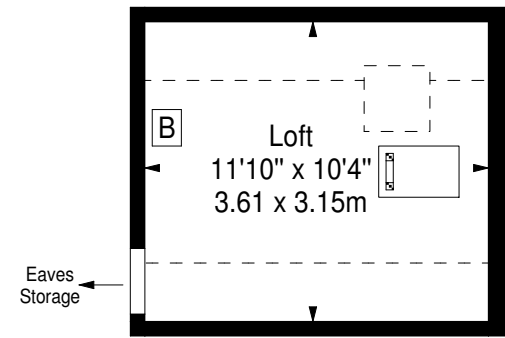

**Craigeith Hill,  
Edinburgh,  
Midlothian, EH4 2EF**

Approx. Gross Internal Area  
948 Sq Ft - 88.07 Sq M  
(Including Garage)  
For identification only. Not to scale.  
© SquareFoot 2019

Loft