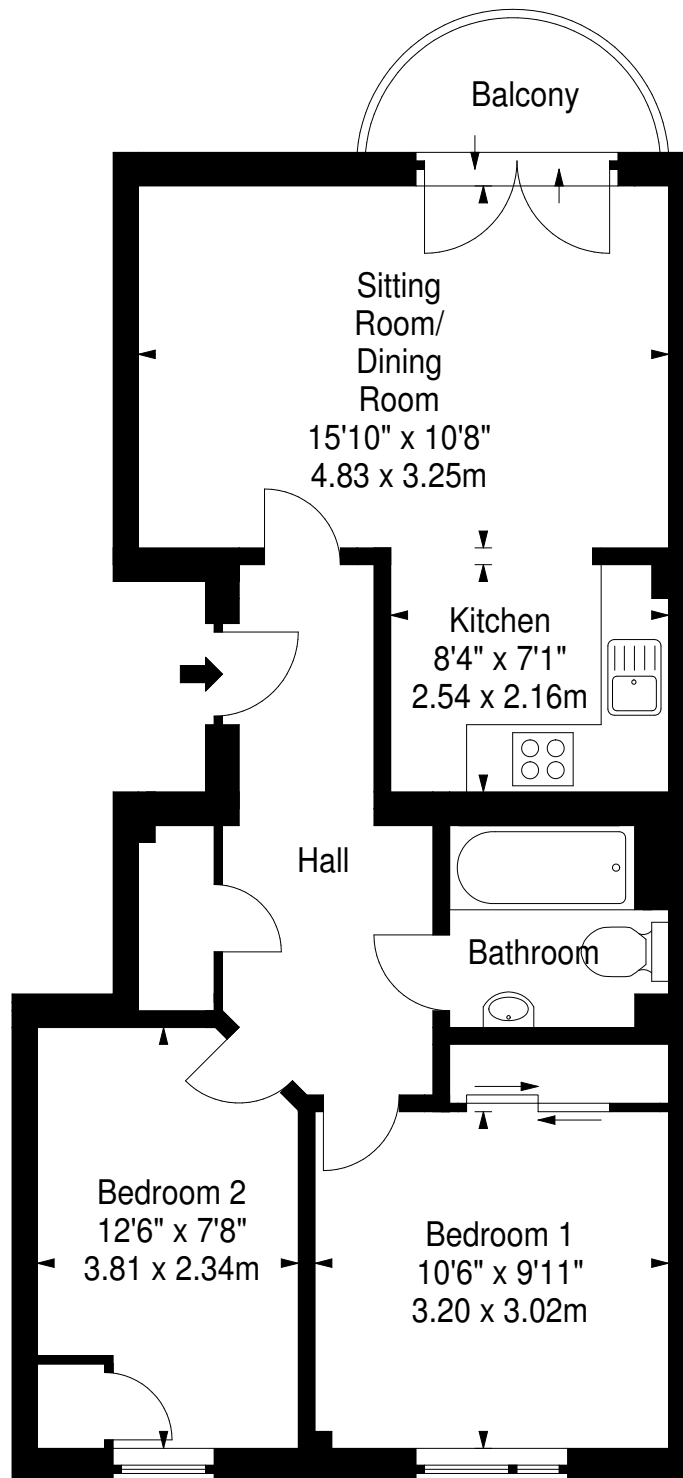

Colonsay Way,
Edinburgh,
Midlothian, EH5 1FB

Approx. Gross Internal Area
608 Sq Ft - 56.48 Sq M
For identification only. Not to scale.
© SquareFoot 2019

Fourth Floor