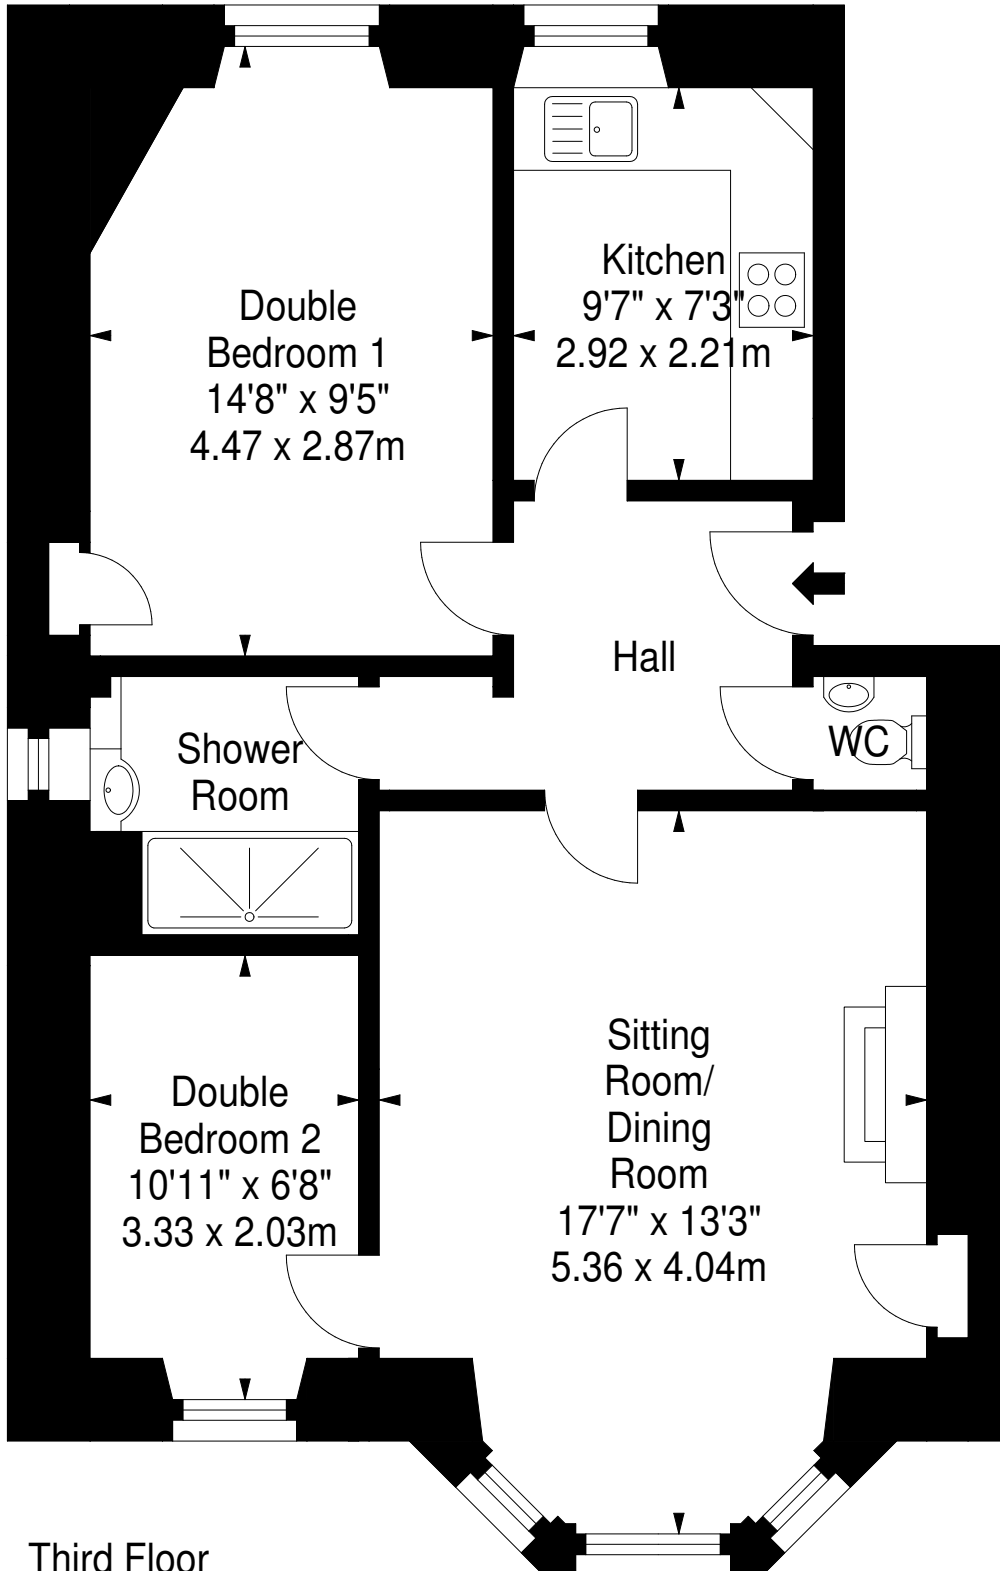

**Richmond Terrace,
Edinburgh,
Midlothian, EH11 2BY**

Approx. Gross Internal Area
630 Sq Ft - 58.53 Sq M
For identification only. Not to scale.
© SquareFoot 2019

Third Floor