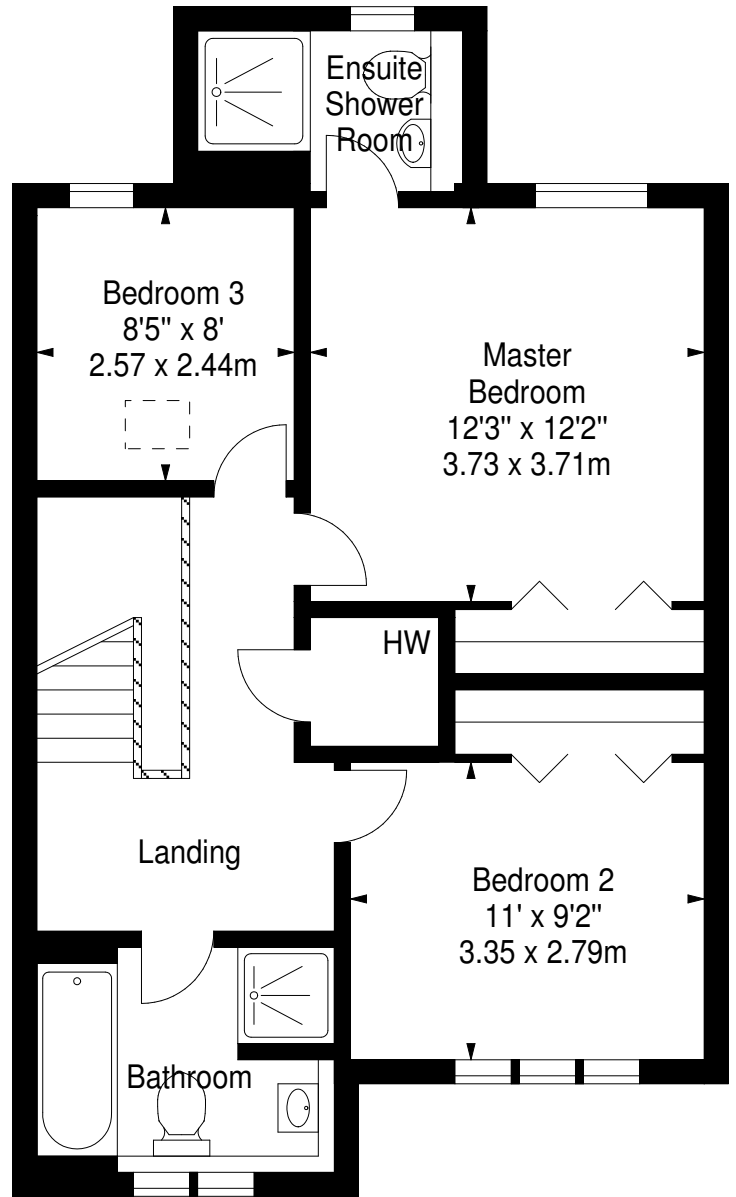

**Christie Road,
Currie,
Midlothian, EH14 5AD**

Approx. Gross Internal Area
1256 Sq Ft - 116.68 Sq M
For identification only. Not to scale.
© SquareFoot 2019

Ground Floor

First Floor