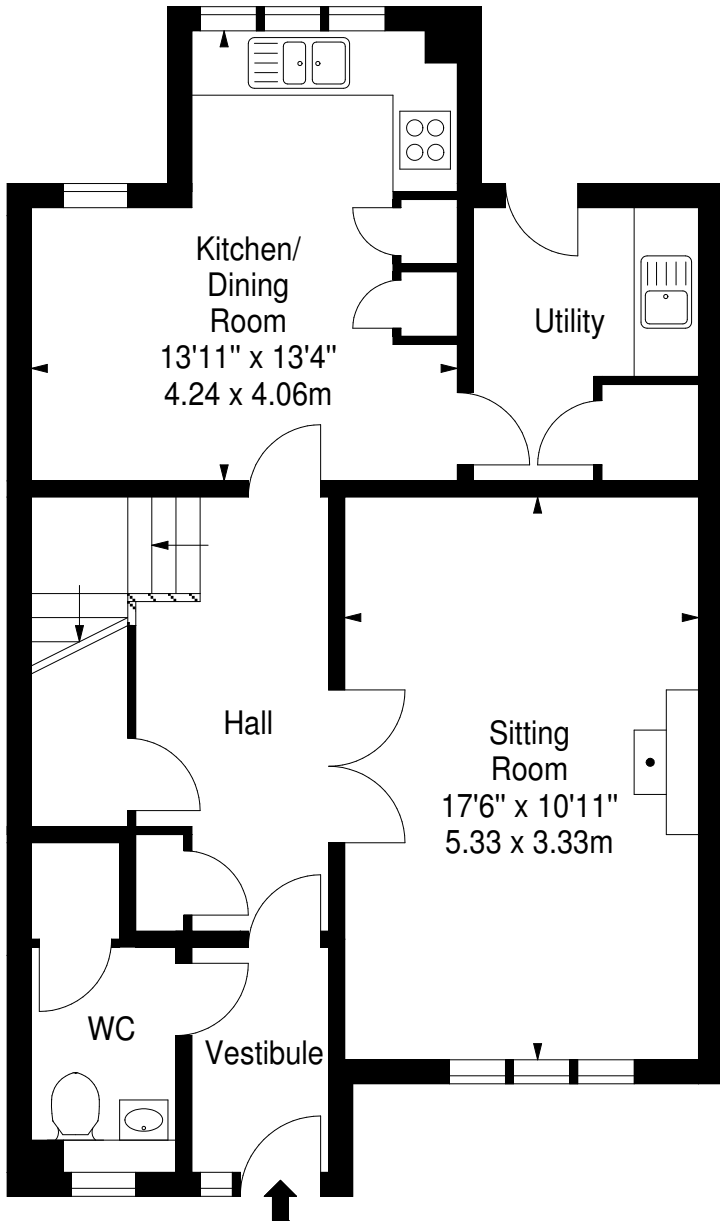

**Christie Road,
Currie,
Midlothian, EH14 5AD**

Approx. Gross Internal Area
1256 Sq Ft - 116.68 Sq M
For identification only. Not to scale.
© SquareFoot 2019

Ground Floor

First Floor