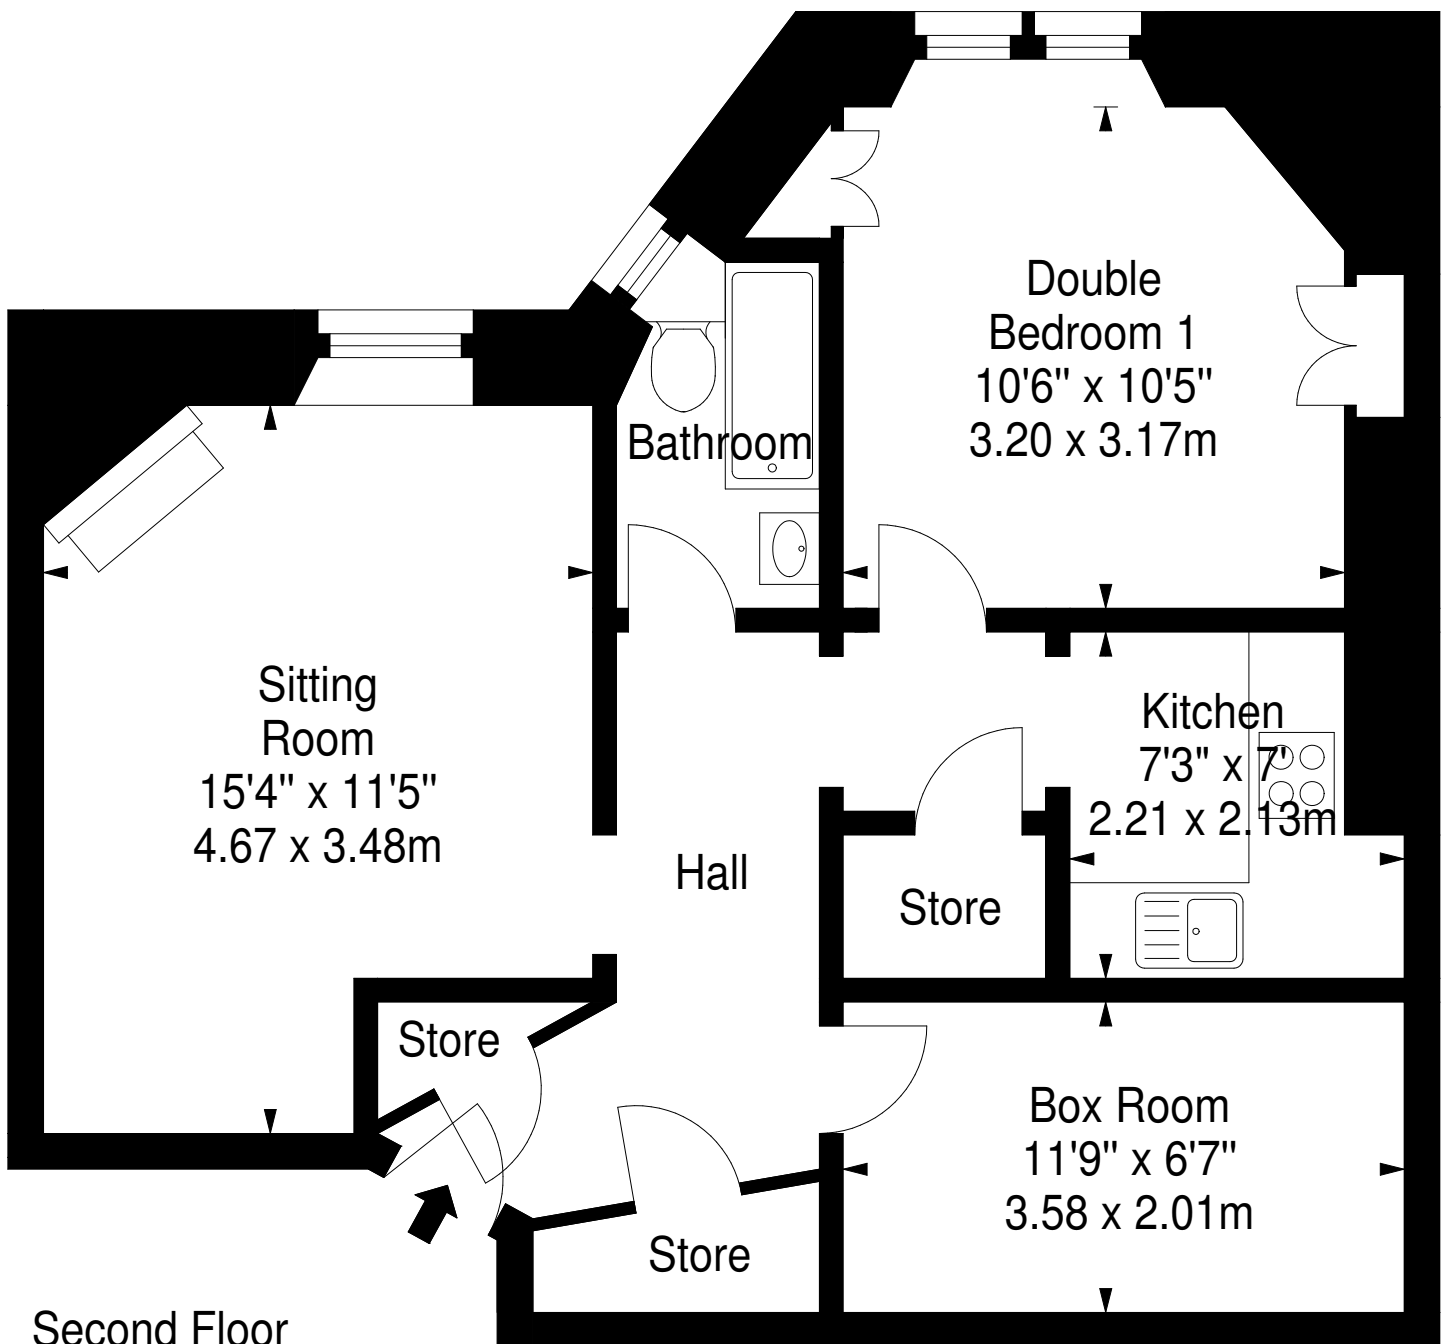

**Angle Park Terrace,  
Edinburgh,  
Midlothian, EH11 2JP**

Approx. Gross Internal Area  
597 Sq Ft - 55.46 Sq M  
For identification only. Not to scale.  
© SquareFoot 2019

Second Floor