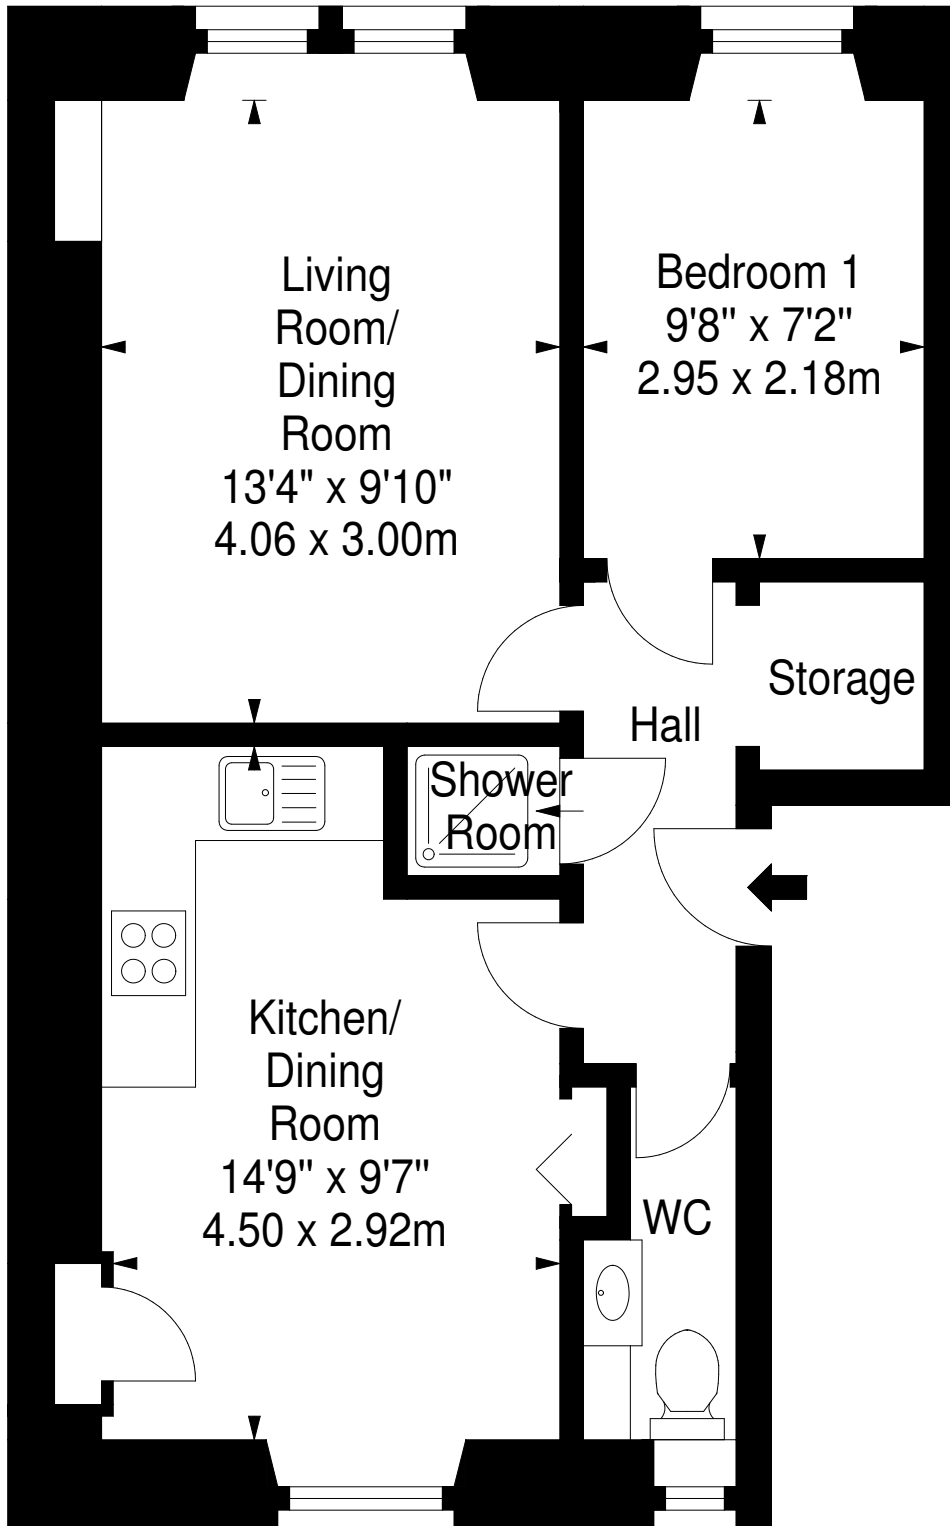

Hillend Place, EH8 7AE

SquareFoot

Approx. Gross Internal Area

461 Sq Ft - 42.83 Sq M

For identification only. Not to scale.

© SquareFoot 2018

Second Floor