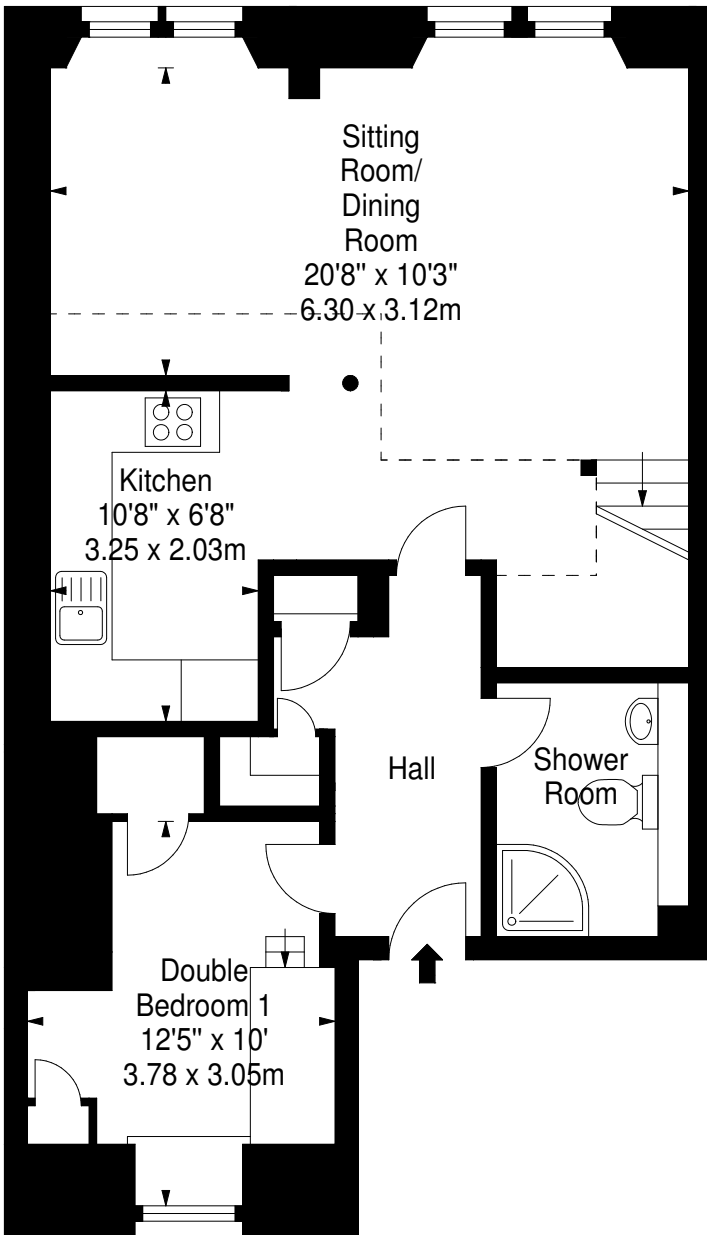

**Hermant Crescent,
Edinburgh, EH11 1LP**

Approx. Gross Internal Area
1169 Sq Ft - 108.60 Sq M
For identification only. Not to scale.
© SquareFoot 2019

Ground Floor

Mezzanine