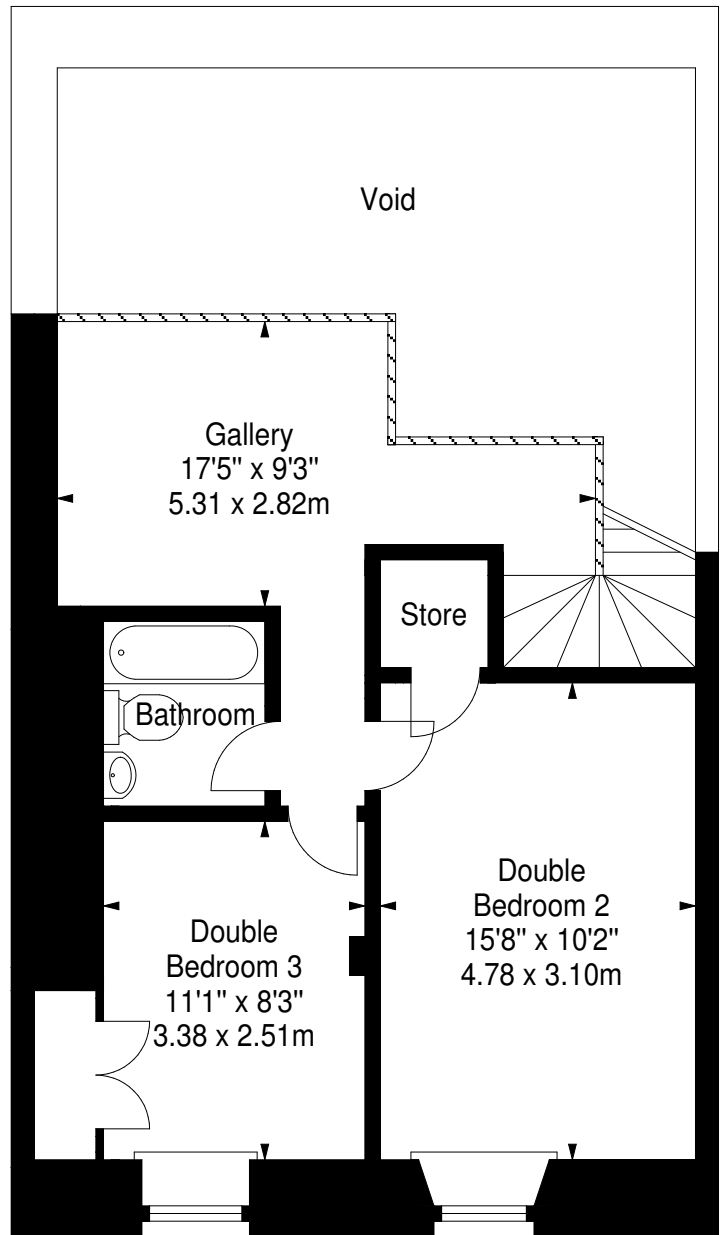

**Hermant Crescent,
Edinburgh, EH11 1LP**

Approx. Gross Internal Area
1169 Sq Ft - 108.60 Sq M
For identification only. Not to scale.
© SquareFoot 2019

Ground Floor

Mezzanine