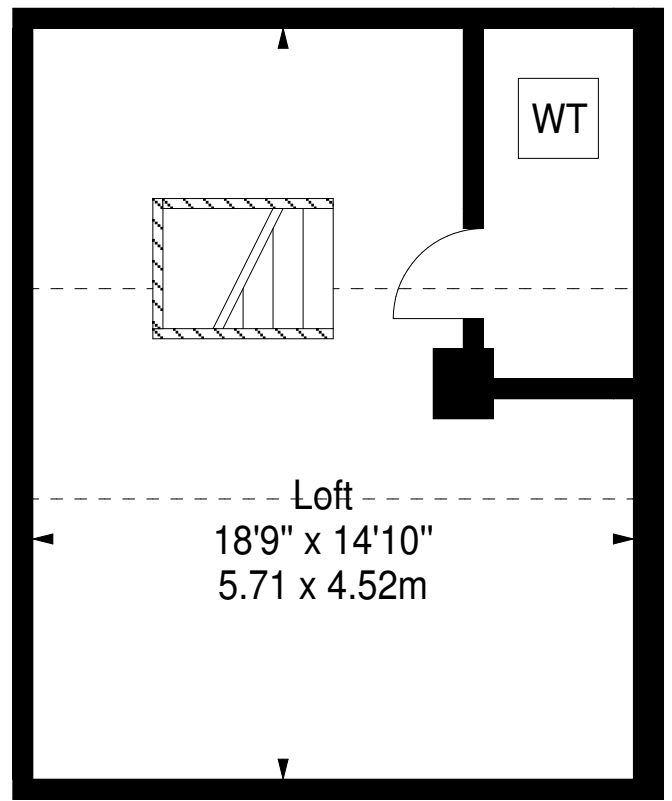

**Murrayburn Gardens,
Edinburgh,
Midlothian, EH14 2PA**

Approx. Gross Internal Area
1111 Sq Ft - 103.21 Sq M
(includes loft)
For identification only. Not to scale.
© SquareFoot 2018

Fourth Floor

Second Floor

Third Floor