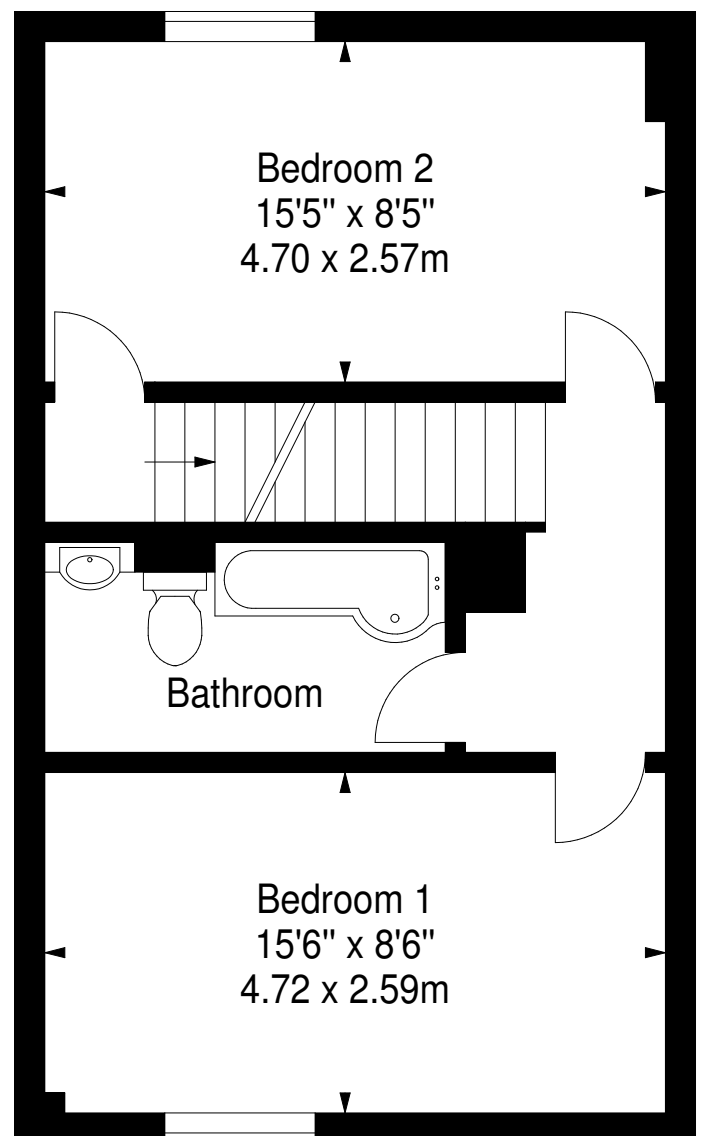

**Murrayburn Gardens,
Edinburgh,
Midlothian, EH14 2PA**

Approx. Gross Internal Area
1111 Sq Ft - 103.21 Sq M
(includes loft)
For identification only. Not to scale.
© SquareFoot 2018

Fourth Floor

Second Floor

Third Floor