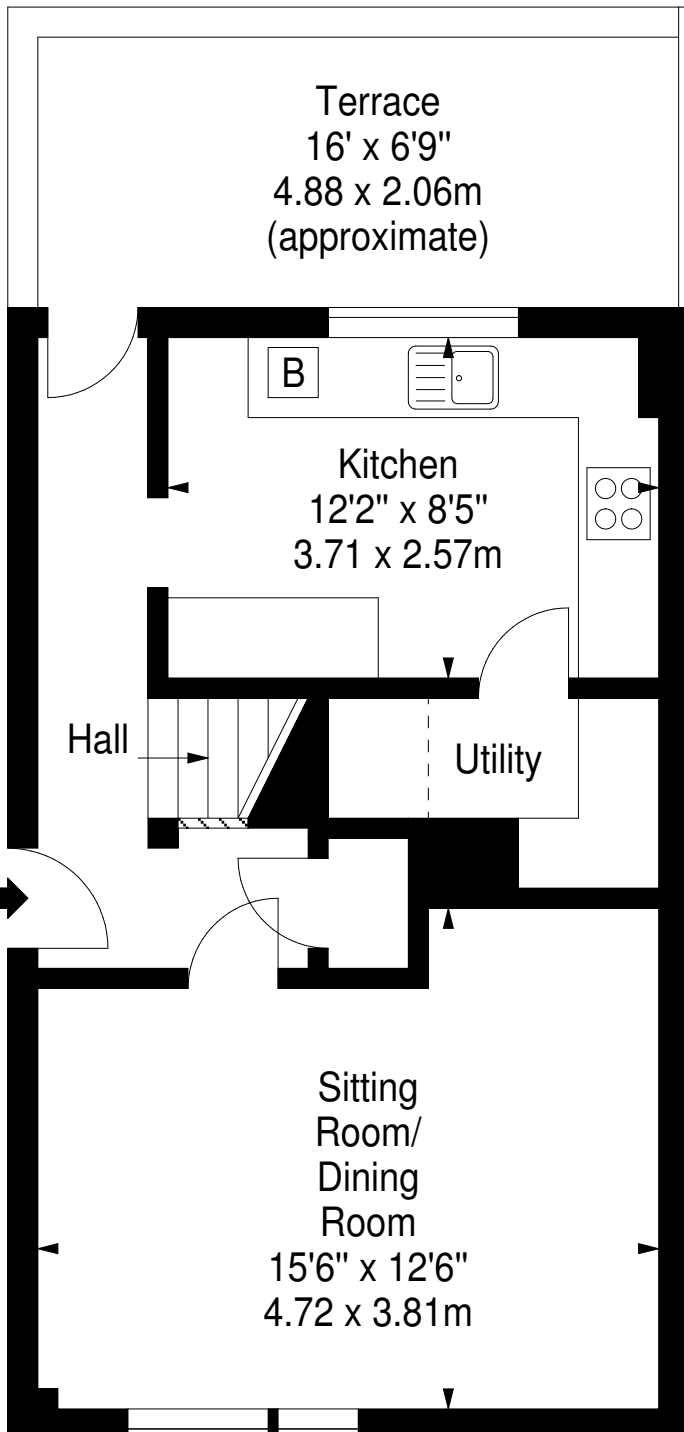

**Murrayburn Gardens,
Edinburgh,
Midlothian, EH14 2PA**

Approx. Gross Internal Area
1111 Sq Ft - 103.21 Sq M
(includes loft)
For identification only. Not to scale.
© SquareFoot 2018

Fourth Floor

Second Floor

Third Floor