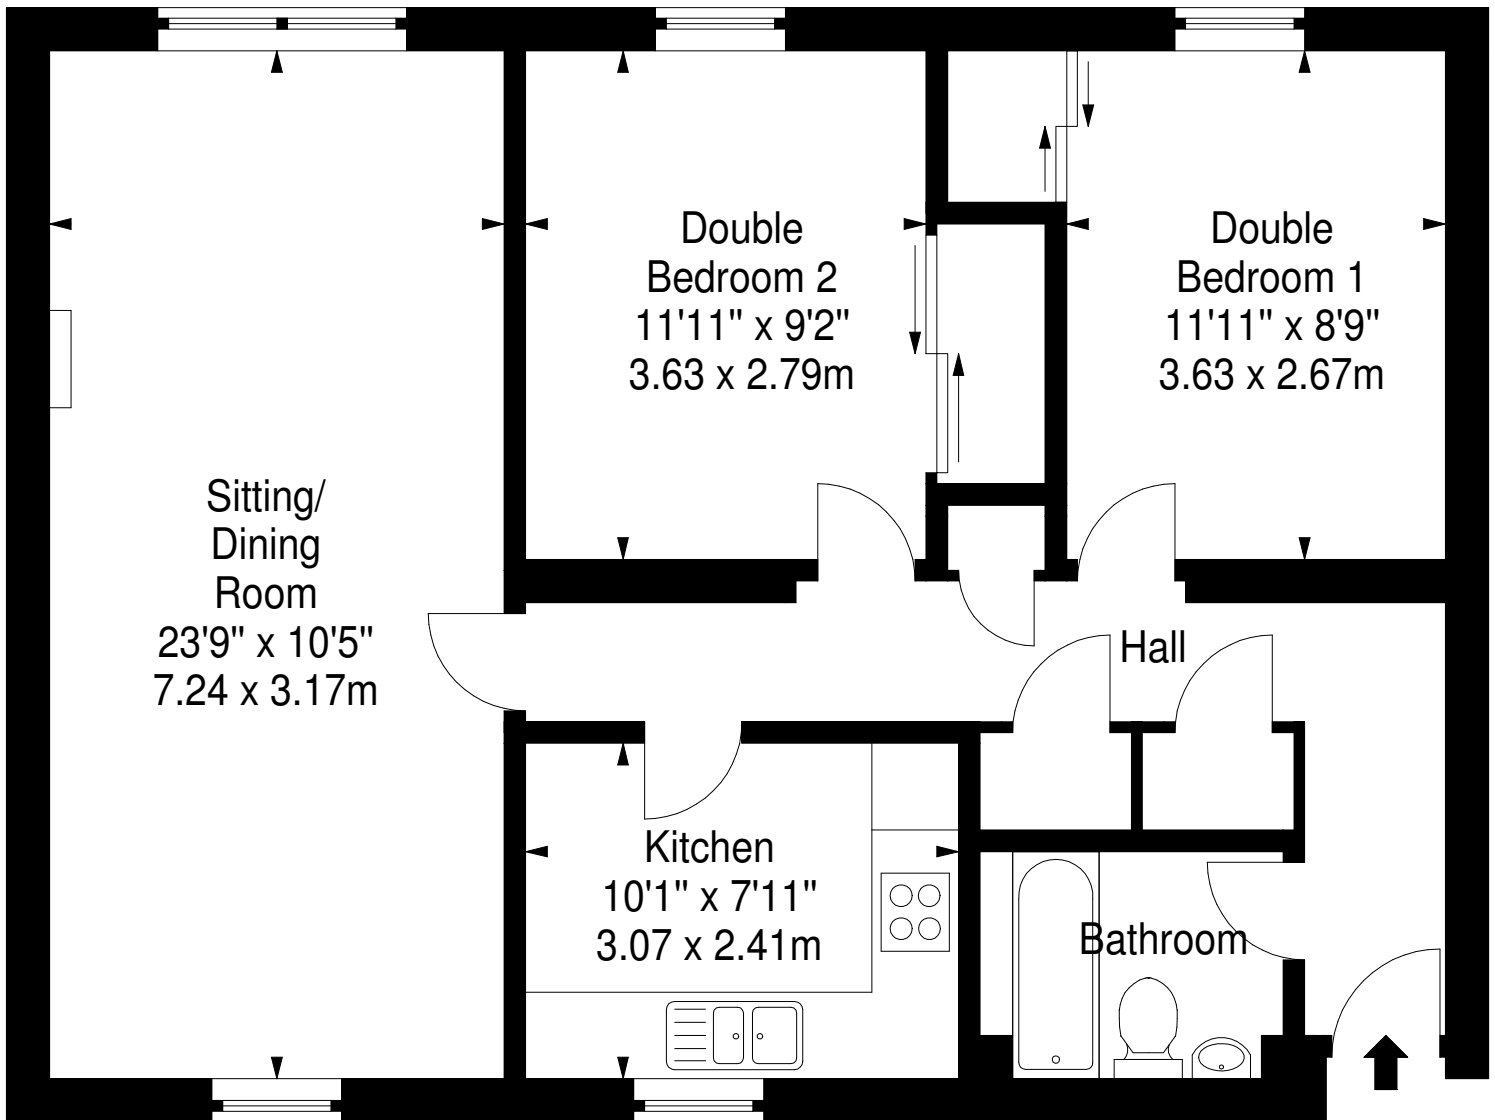

**North Meggetland,  
Edinburgh,  
Midlothian, EH14 1XG**

Approx. Gross Internal Area  
762 Sq Ft - 70.79 Sq M  
For identification only. Not to scale.  
© SquareFoot 2019

First Floor