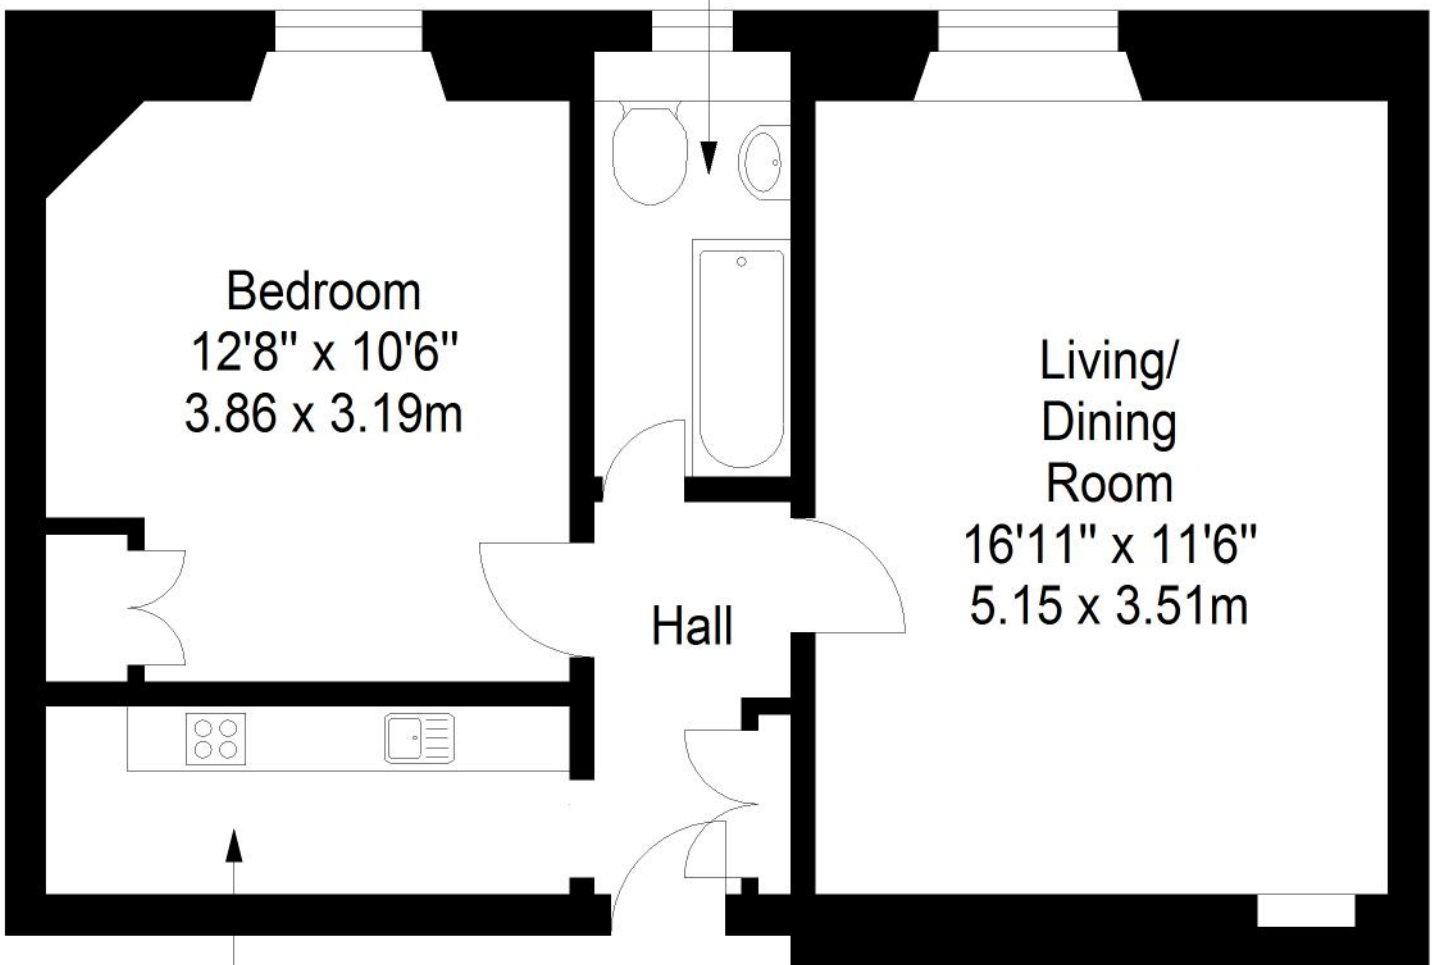

## Third Floor

Approx. 40.8 sq. metres (439.2 sq. feet)

Bathroom  
8'8" x 3'11"  
2.64 x 1.20m

Bedroom  
12'8" x 10'6"  
3.86 x 3.19m

Living/  
Dining  
Room  
16'11" x 11'6"  
5.15 x 3.51m

Hall

Kitchen  
10'6" x 3'9"  
3.19 x 1.15m

Total area: approx. 40.8 sq. metres (439.2 sq. feet)