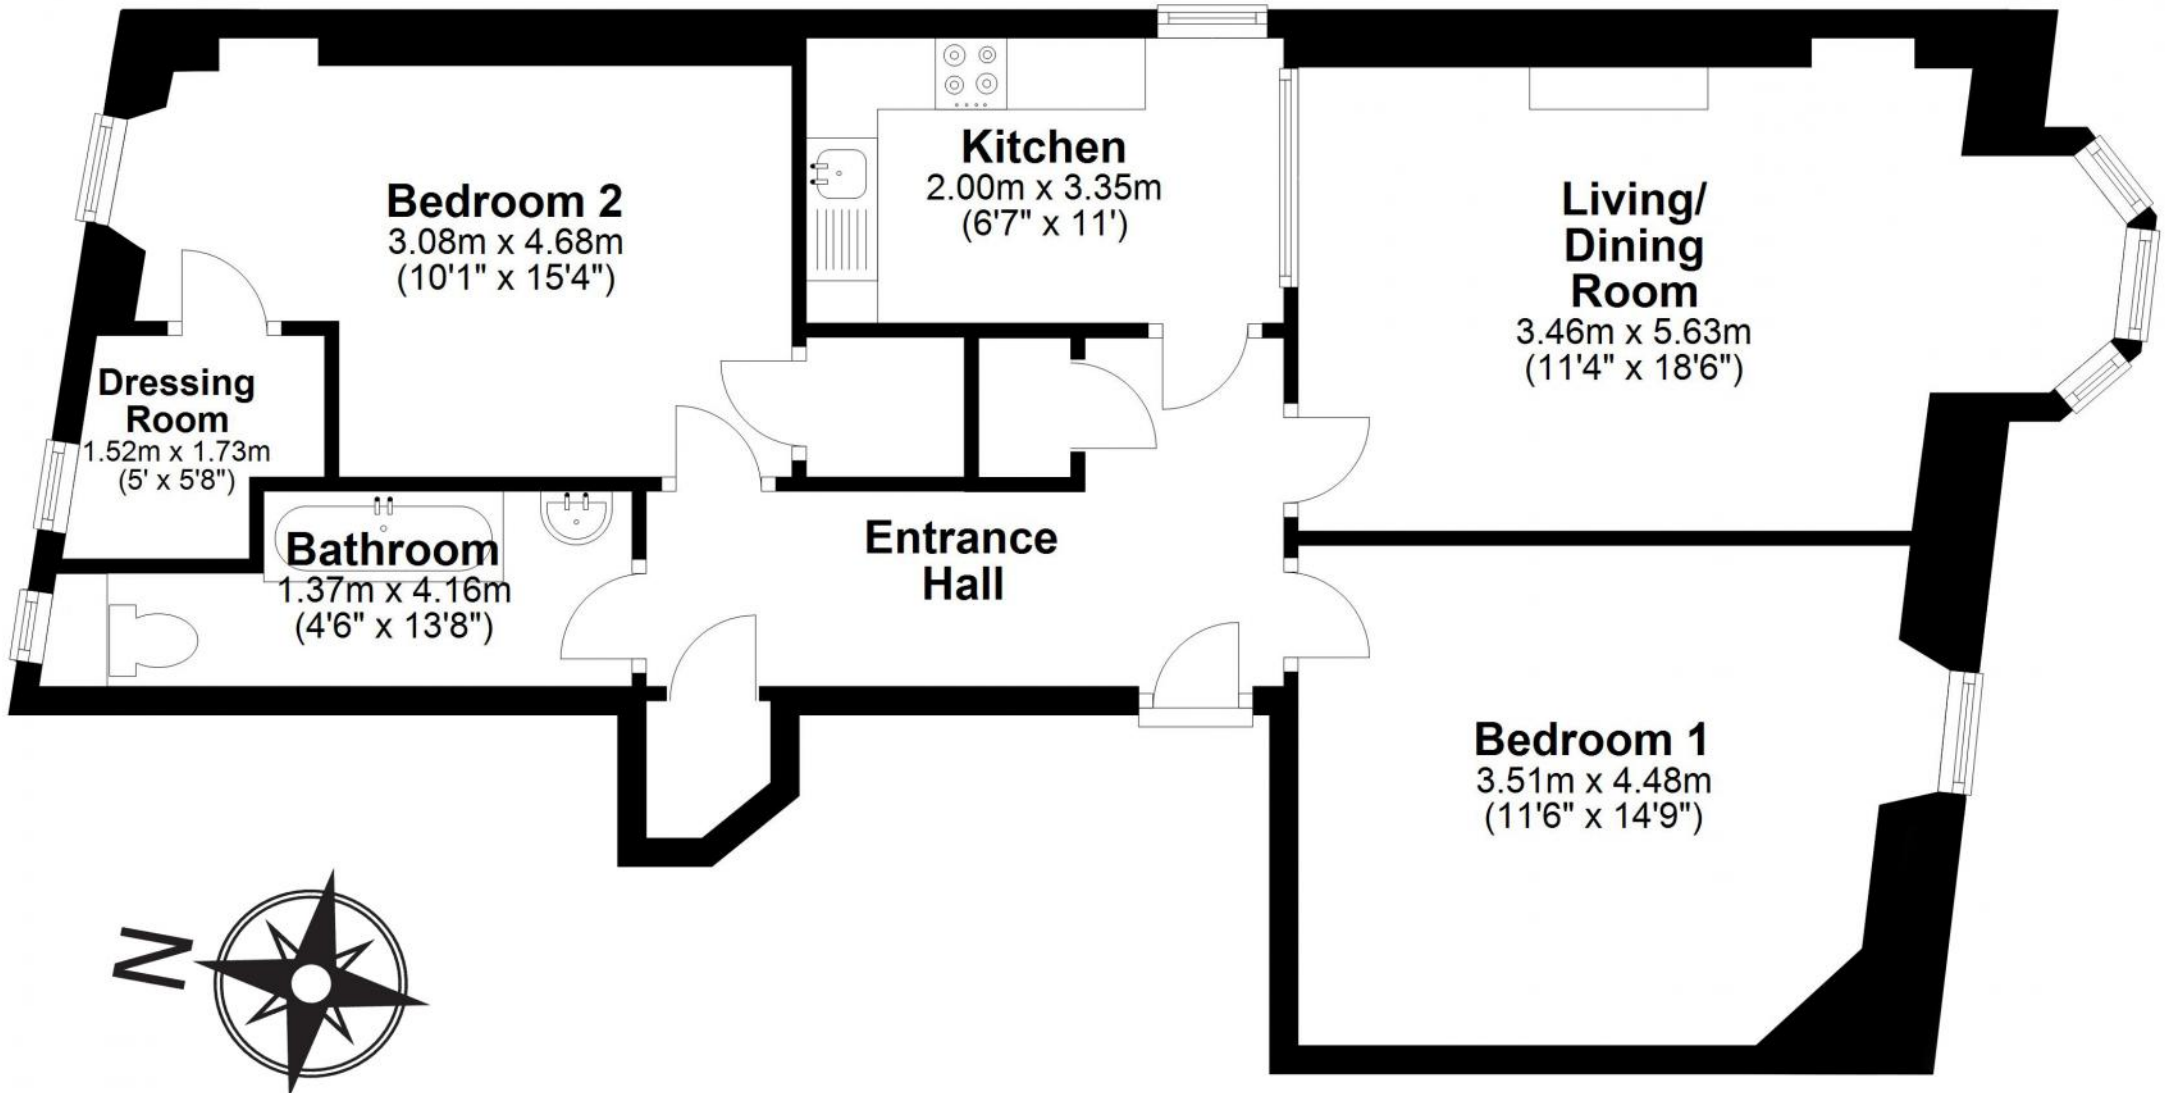

Top Floor

Approx. 72.1 sq. metres (776.0 sq. feet)

Total area: approx. 72.1 sq. metres (776.0 sq. feet)