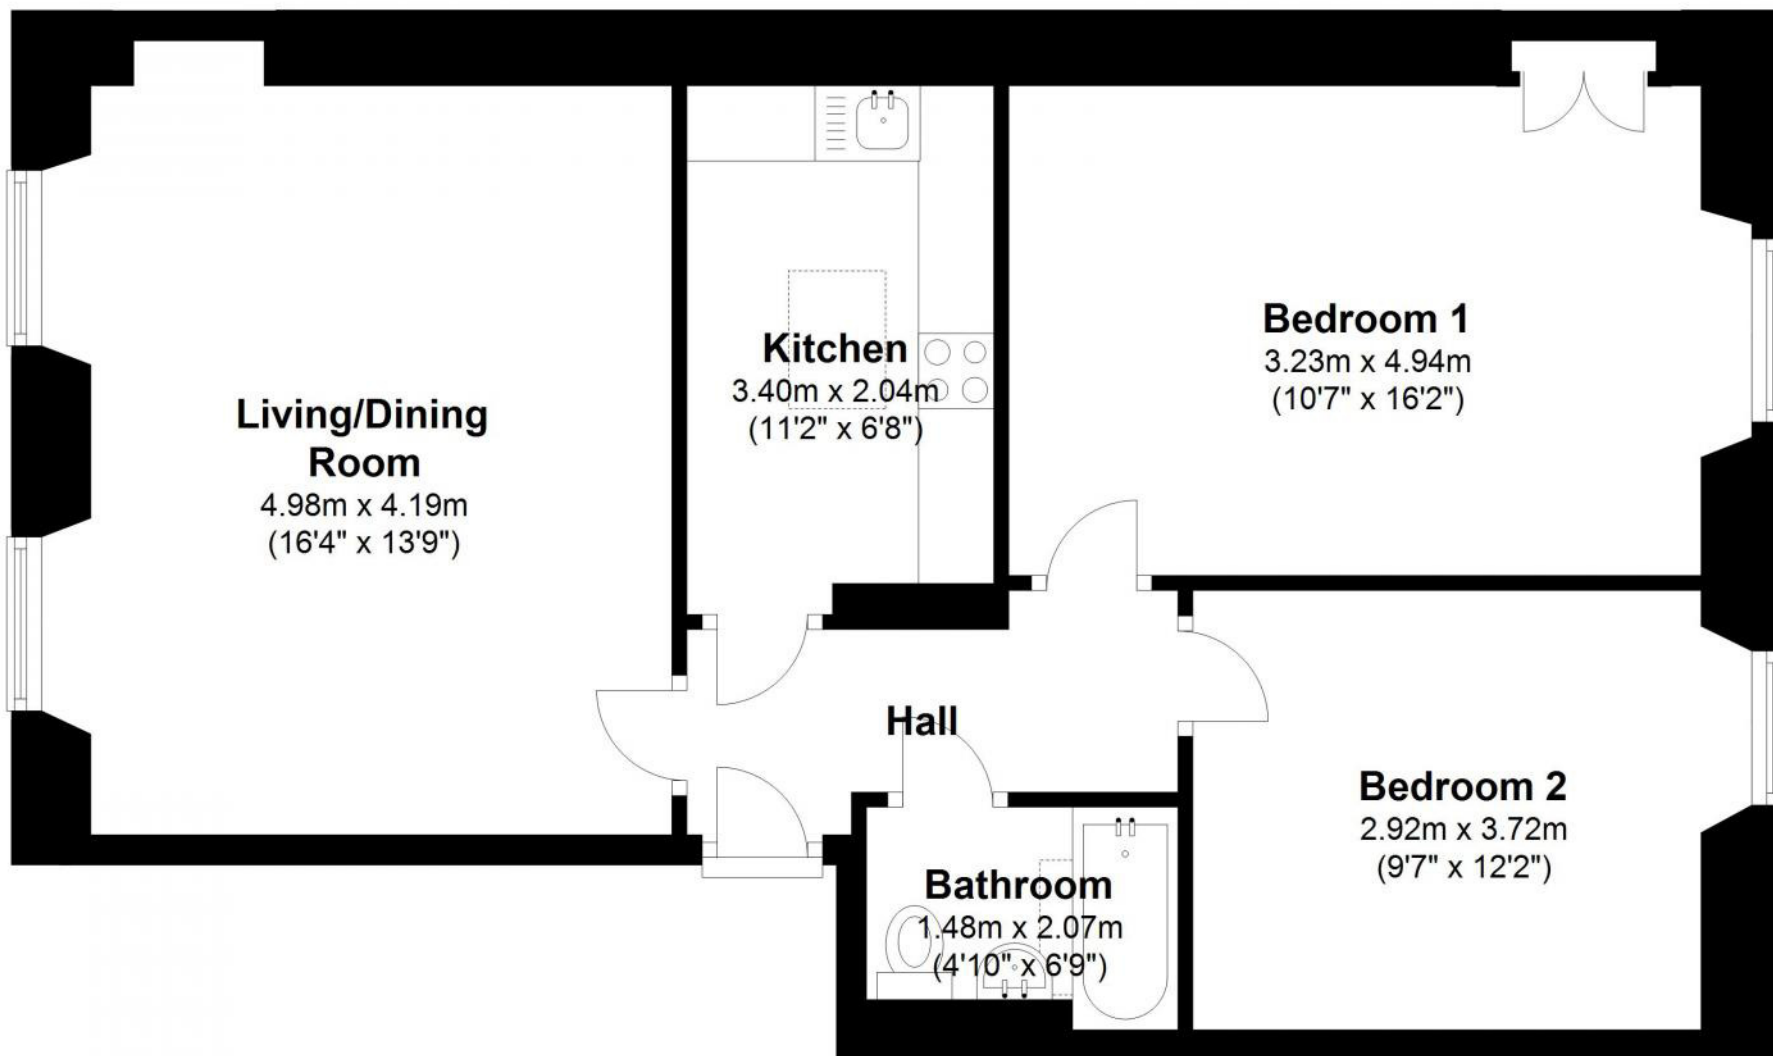

Top Floor

Approx. 63.2 sq. metres (680.1 sq. feet)

Total area: approx. 63.2 sq. metres (680.1 sq. feet)