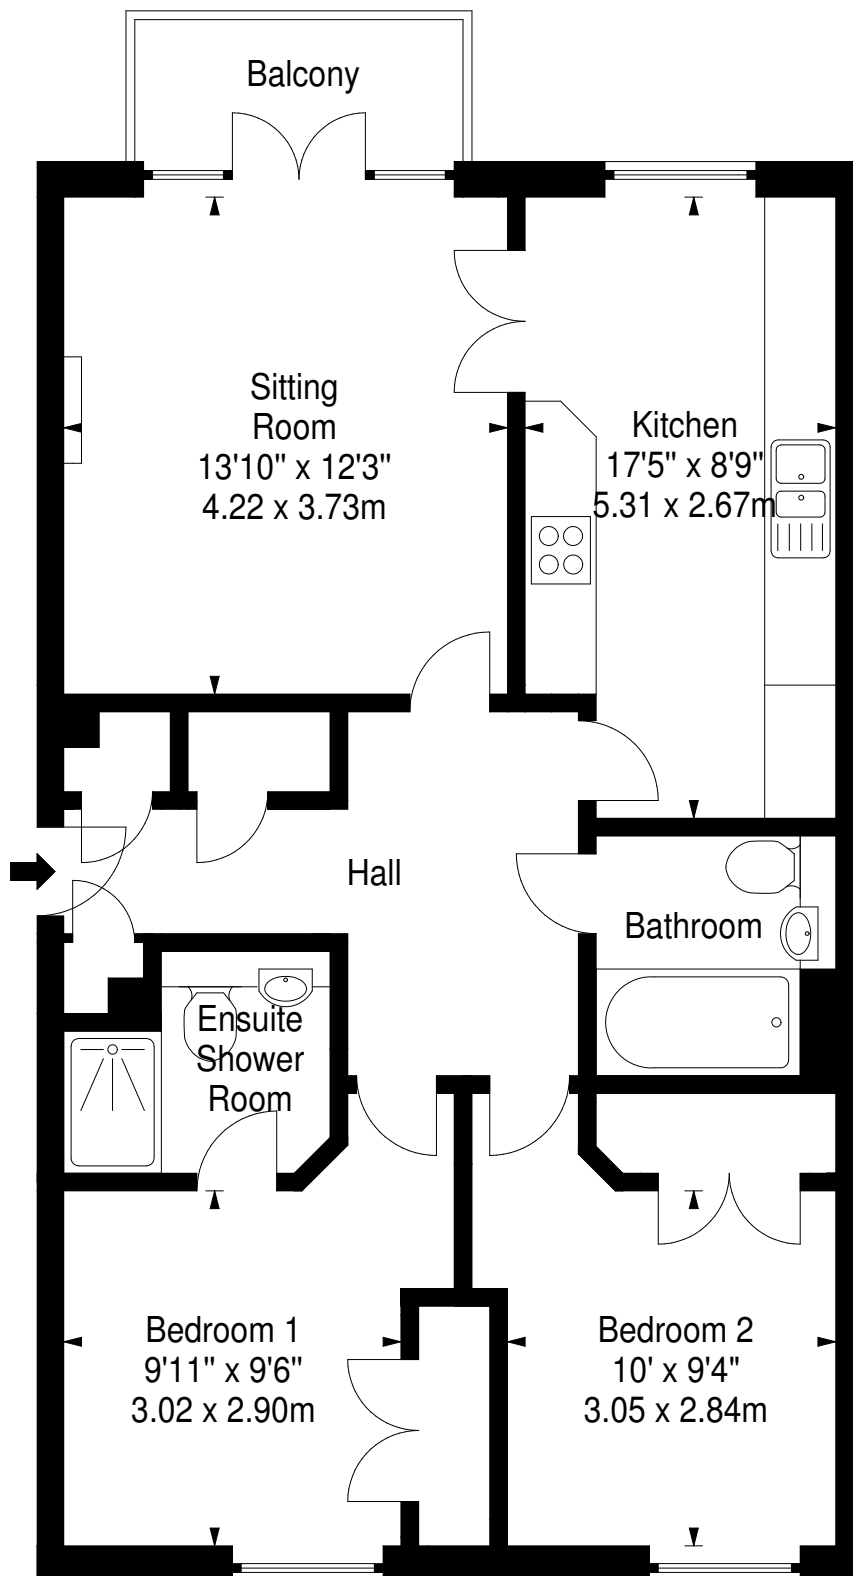

**Appin Street,
Edinburgh,
Midlothian, EH14 1PA**

SquareFoot

Approx. Gross Internal Area
837 Sq Ft - 77.76 Sq M
For identification only. Not to scale.
© SquareFoot 2019

First Floor