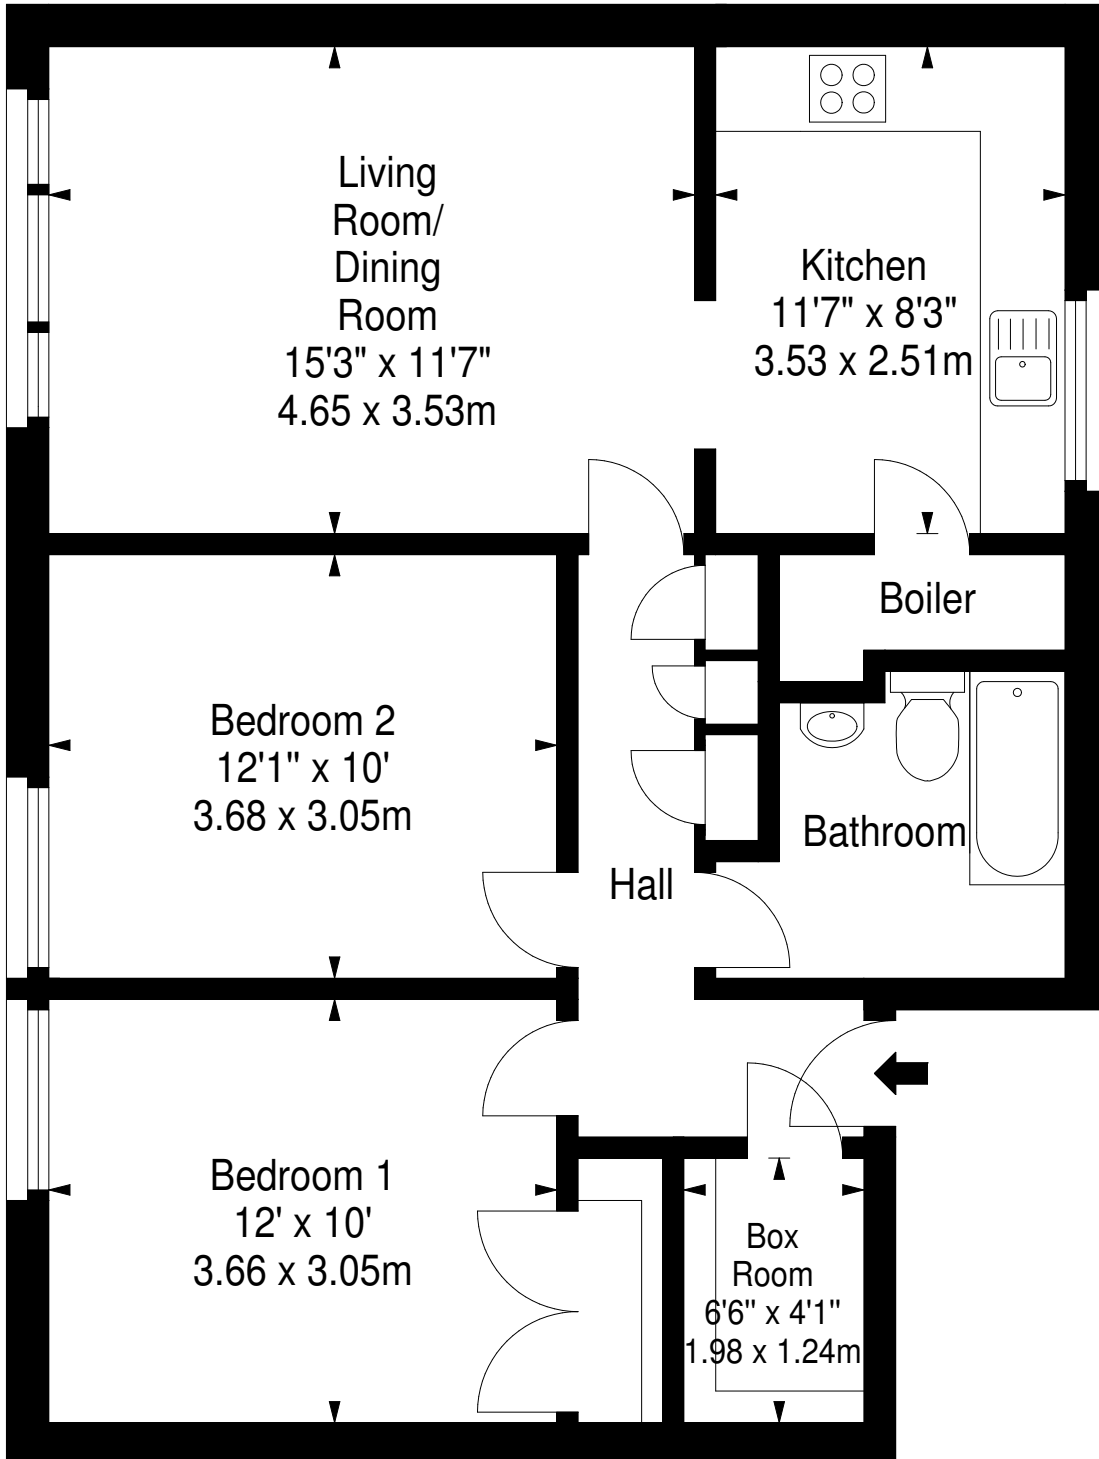

Calder Drive, EH1 14LS

Approx. Gross Internal Area
730 Sq Ft - 67.82 Sq M
For identification only. Not to scale.
© SquareFoot 2018

Ground Floor