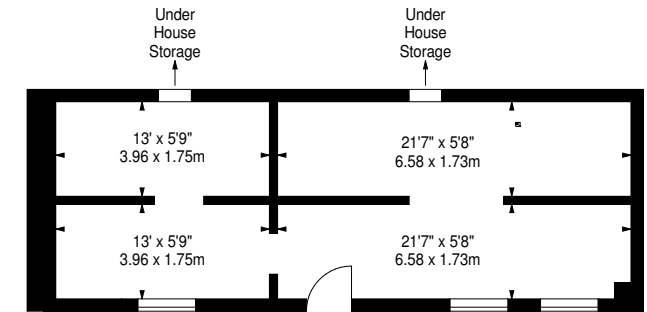

**Birkiewood
Cairnbank Road,
Penicuik,
Midlothian, EH26 9DR**

Approx. Gross Internal Area
2394 Sq Ft - 222.40 Sq M
Under house storage
Approx. Gross Internal Area
420 Sq Ft - 39.02 Sq M
Double Garage
Approx. Gross Internal Area
355 Sq Ft - 32.98 Sq M
For identification only. Not to scale.
© SquareFoot 2019

Ground Floor

Ground Floor

Lower Ground Floor

Basement