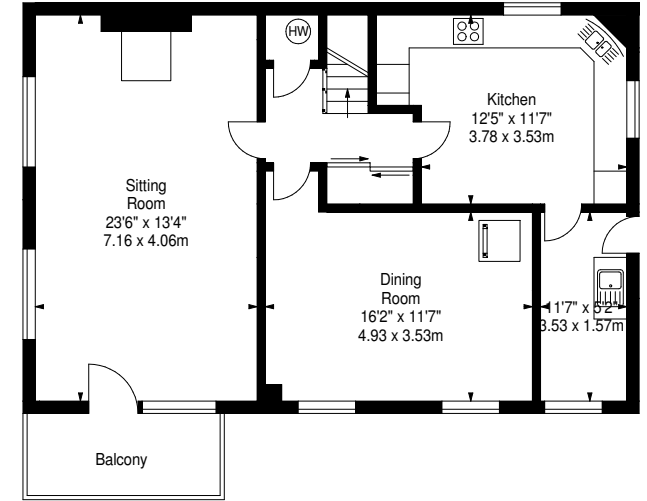

**Birkiewood
Cairnbank Road,
Penicuik,
Midlothian, EH26 9DR**

Approx. Gross Internal Area
2394 Sq Ft - 222.40 Sq M
Under house storage
Approx. Gross Internal Area
420 Sq Ft - 39.02 Sq M
Double Garage
Approx. Gross Internal Area
355 Sq Ft - 32.98 Sq M
For identification only. Not to scale.
© SquareFoot 2019

Ground Floor

Ground Floor

Lower Ground Floor

Basement