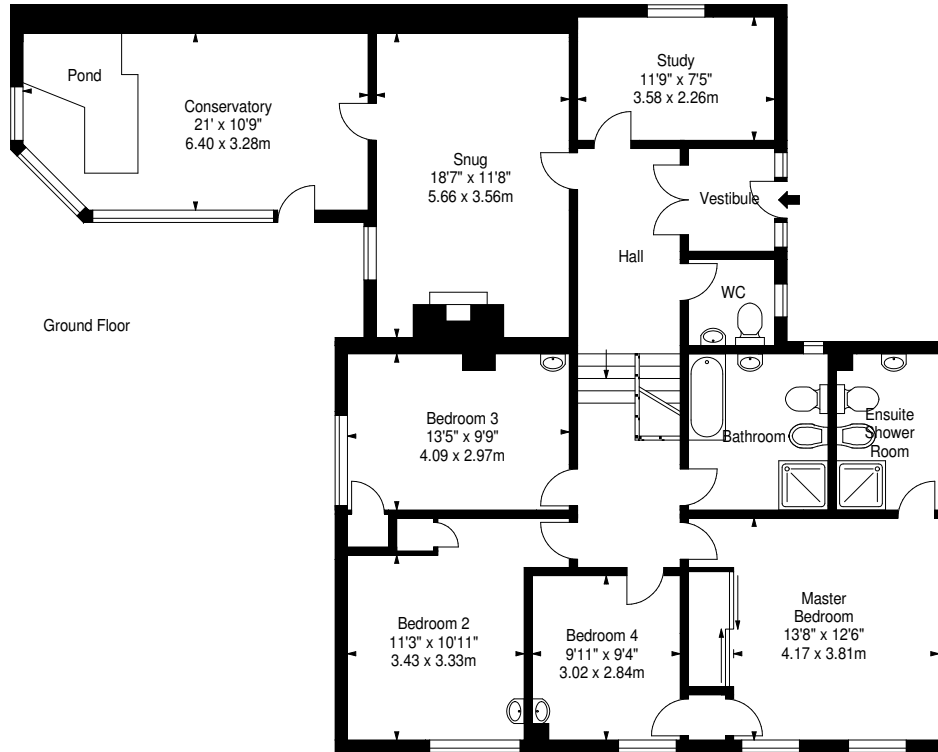

**Birkiewood
Cairnbank Road,
Penicuik,
Midlothian, EH26 9DR**

Approx. Gross Internal Area
2394 Sq Ft - 222.40 Sq M
Under house storage
Approx. Gross Internal Area
420 Sq Ft - 39.02 Sq M
Double Garage
Approx. Gross Internal Area
355 Sq Ft - 32.98 Sq M
For identification only. Not to scale.
© SquareFoot 2019

Ground Floor

Ground Floor

Lower Ground Floor

Basement