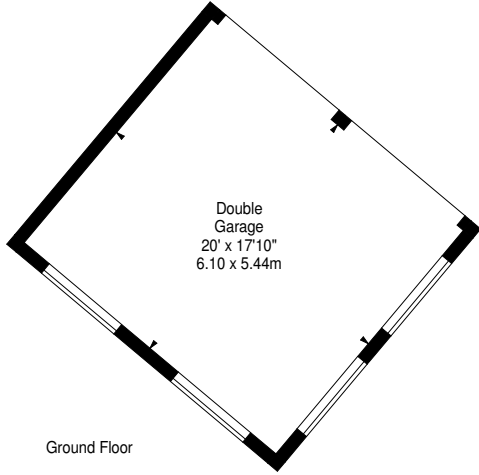

**Birkiewood
Cairnbank Road,
Penicuik,
Midlothian, EH26 9DR**

Approx. Gross Internal Area
2394 Sq Ft - 222.40 Sq M
Under house storage
Approx. Gross Internal Area
420 Sq Ft - 39.02 Sq M
Double Garage
Approx. Gross Internal Area
355 Sq Ft - 32.98 Sq M
For identification only. Not to scale.
© SquareFoot 2019

Ground Floor

Ground Floor

Lower Ground Floor

Basement