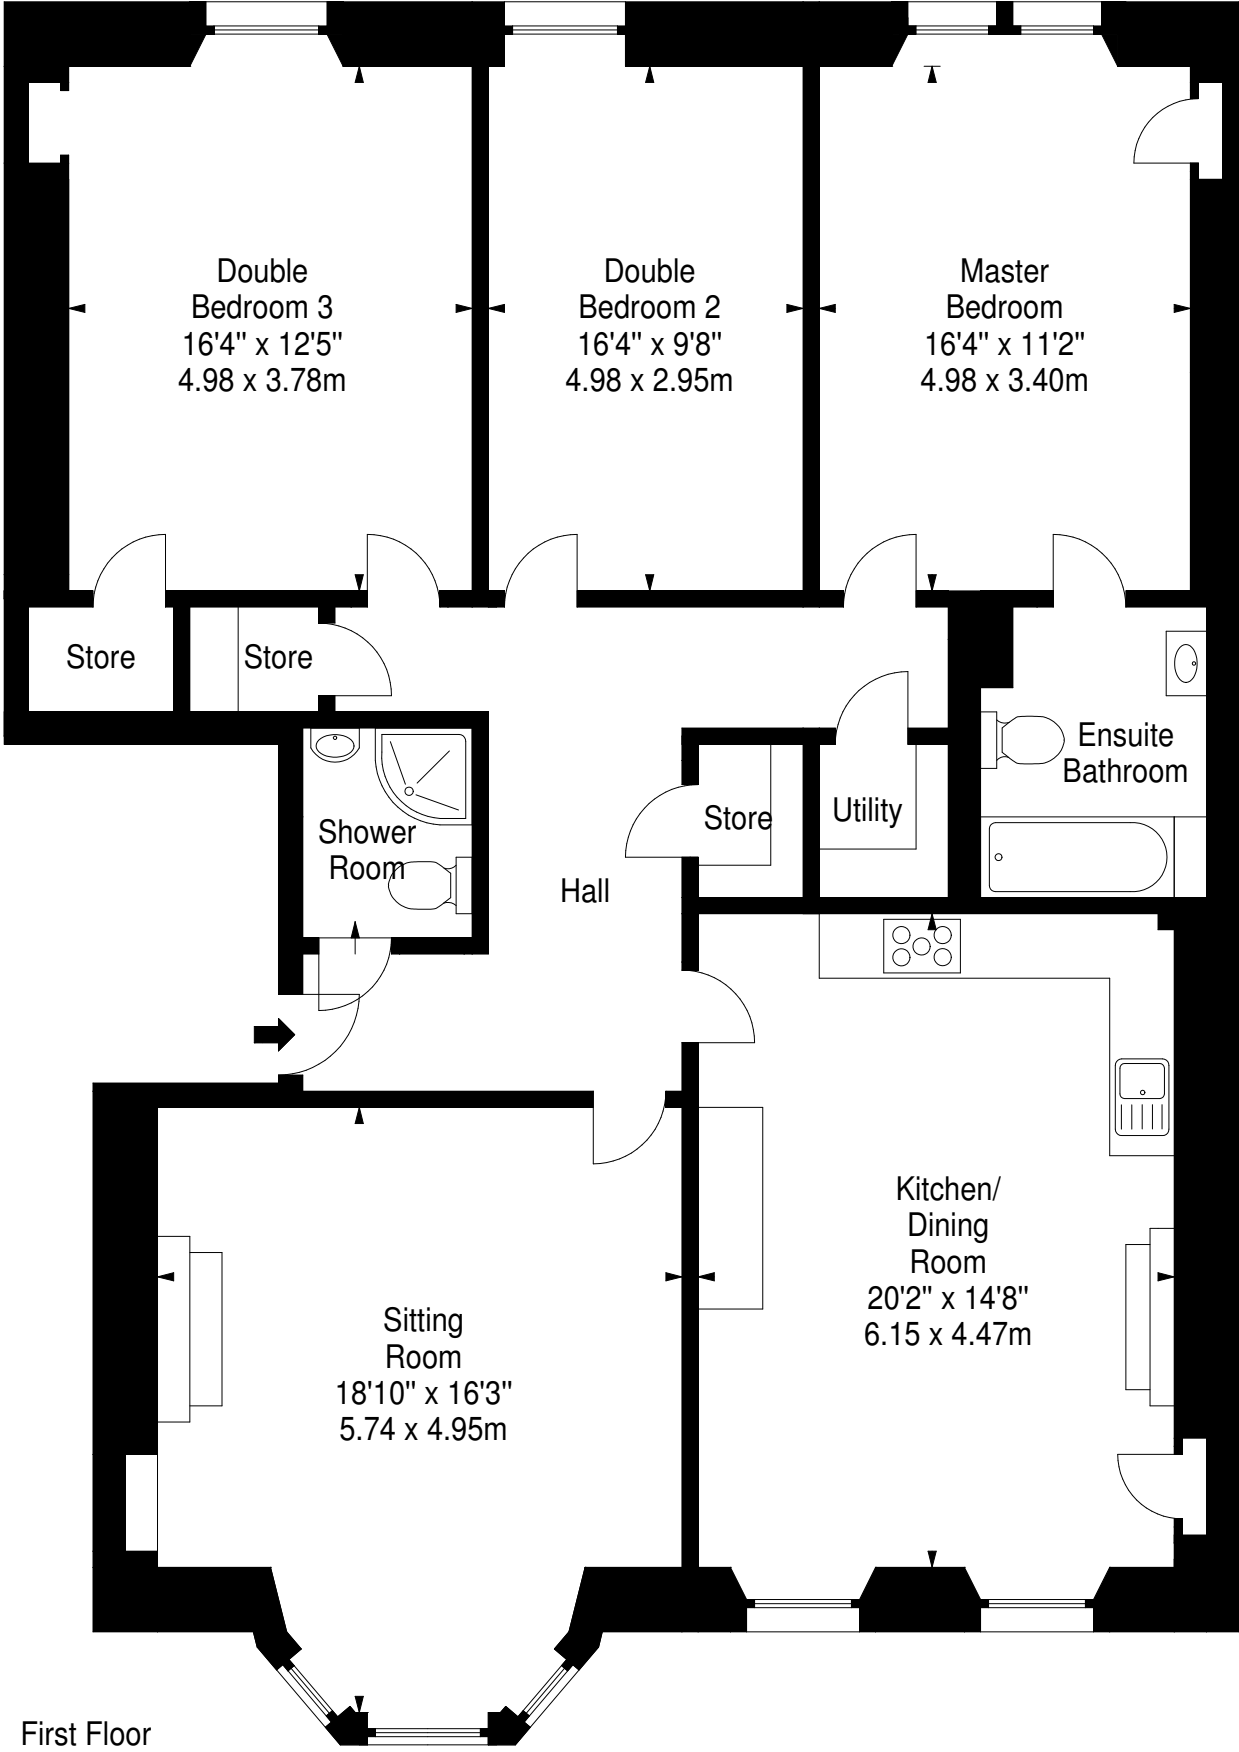

**Brandon Terrace,
Edinburgh, EH3 5EA**

Approx. Gross Internal Area
1560 Sq Ft - 144.92 Sq M
For identification only. Not to scale.
© SquareFoot 2018

First Floor