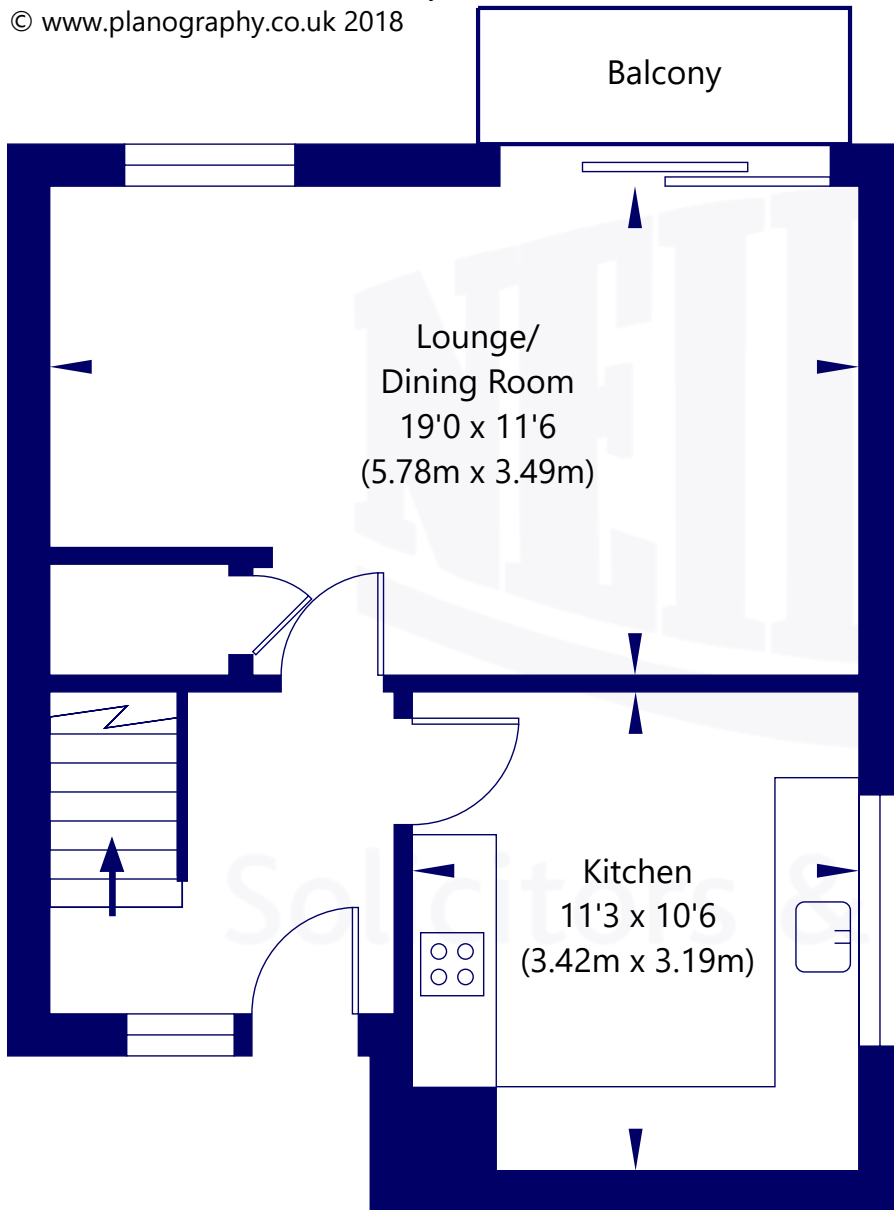

Approx. Gross Internal Area
78.56 Sq M / 845 Sq Ft.
Not to scale. For identification only.
© www.planography.co.uk 2018

First Floor

Second Floor