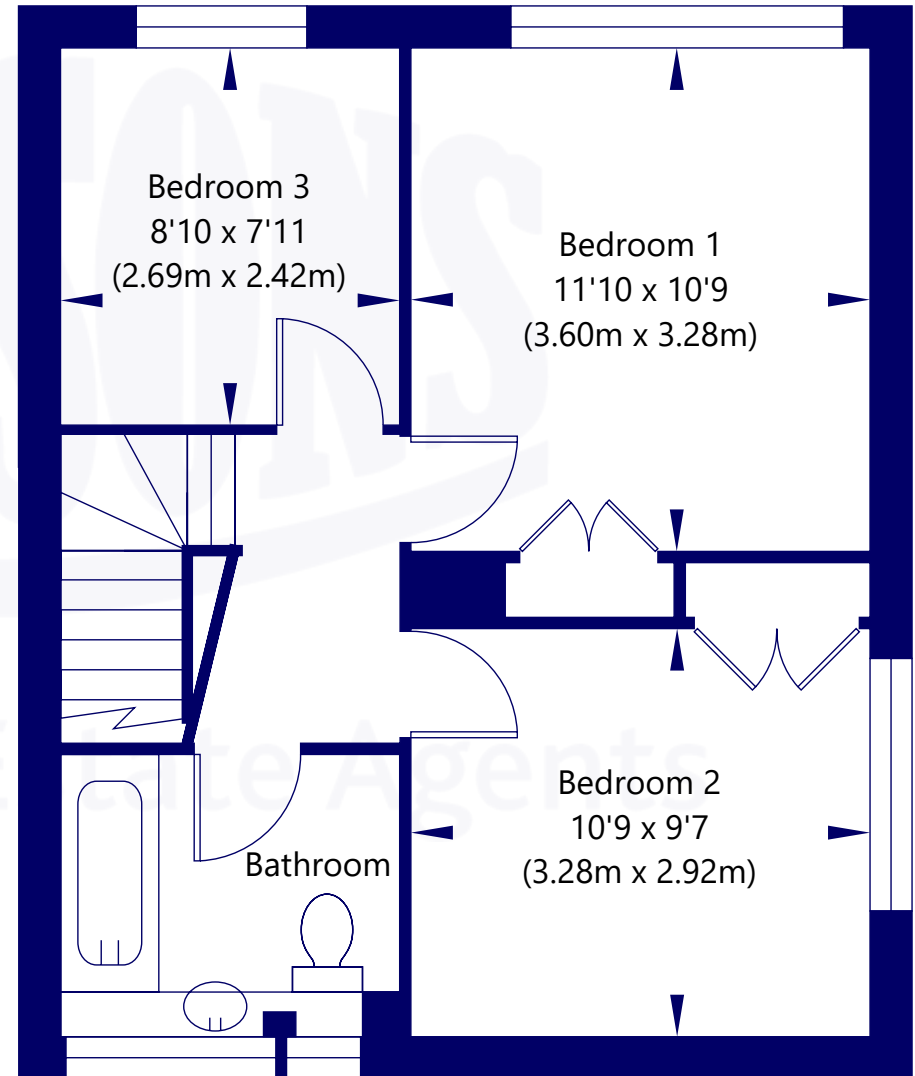

Approx. Gross Internal Area
78.56 Sq M / 845 Sq Ft.
Not to scale. For identification only.
© www.planography.co.uk 2018

First Floor

Second Floor