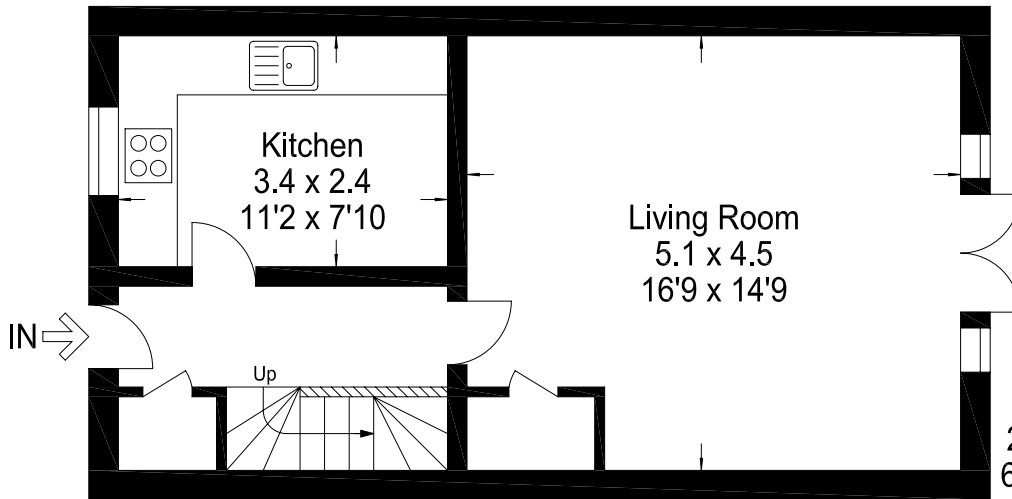

Second Floor

Ground Floor

First Floor

Approx. gross internal floor area with Garage 1200 sq ft/111 sq m
 Approx. gross internal floor area without Garage 1052 sq ft/98 sq m

This plan is for layout guidance only and is not drawn to scale. Whilst every care is taken in the preparation of this plan, please check all dimension and shapes before making any decision reliant upon them. All room dimensions taken through cupboard/wardrobes to wall surface where possible or to surfaces indicated by arrow heads. (ID 110927)