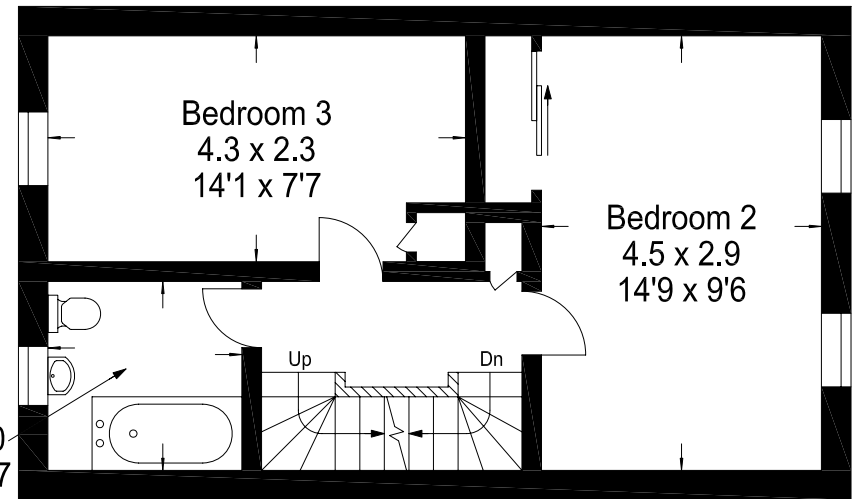

Second Floor

Ground Floor

First Floor

Approx. gross internal floor area with Garage 1200 sq ft/111 sq m
 Approx. gross internal floor area without Garage 1052 sq ft/98 sq m

This plan is for layout guidance only and is not drawn to scale. Whilst every care is taken in the preparation of this plan, please check all dimension and shapes before making any decision reliant upon them. All room dimensions taken through cupboard/wardrobes to wall surface where possible or to surfaces indicated by arrow heads. (ID 110927)