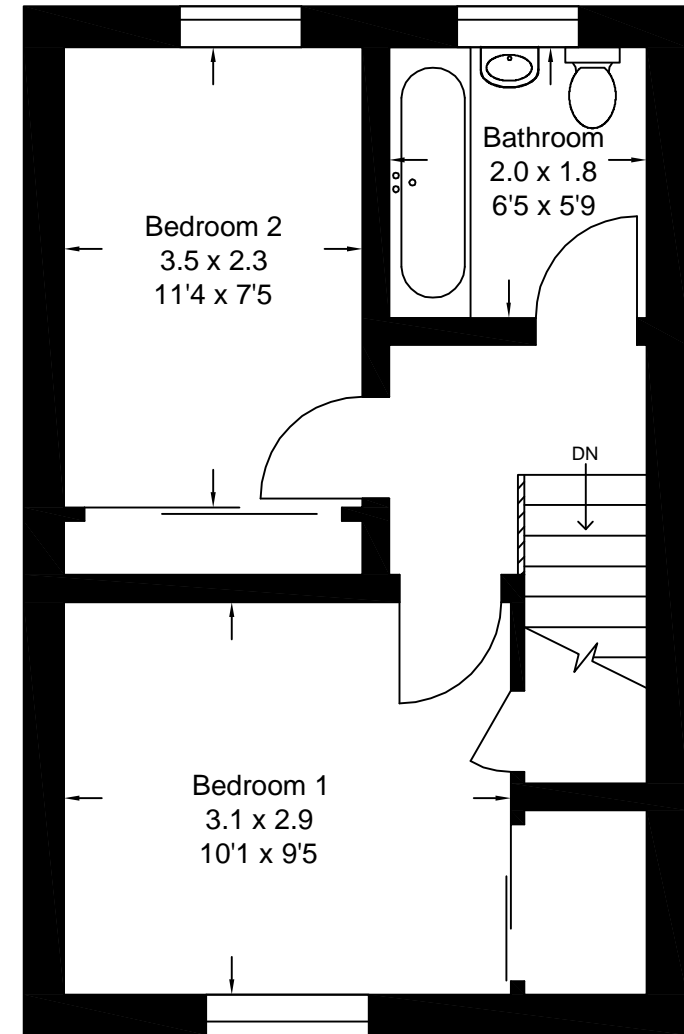

Ground Floor

First Floor

Approximate Internal Floor Area 871 Sq Ft / 81 M²

This plan is for layout guidance only and is not drawn to scale. Whilst every care is taken in the preparation of this plan, please check all dimension and shapes before making any decision reliant upon them. All room dimensions taken through cupboard/wardrobes to wall surface where possible or to surfaces indicated by arrow heads. (ID 110927)