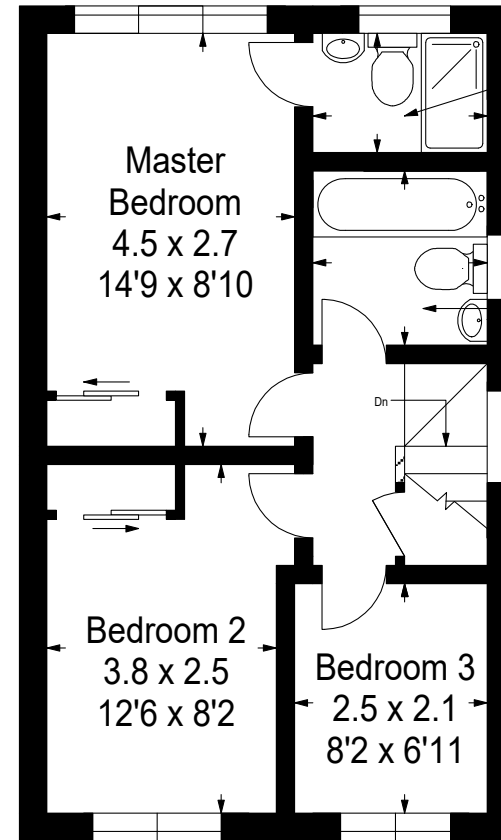

Ground Floor

First Floor

Approximate Internal Floor Area 1001 Sq Ft / 93 Sq M

This plan is for layout guidance only and is not drawn to scale. Whilst every care is taken in the preparation of this plan, please check all dimension and shapes before making any decision reliant upon them. All room dimensions taken through cupboard/wardrobes to wall surface where possible or to surfaces indicated by arrow heads. (ID 110927)