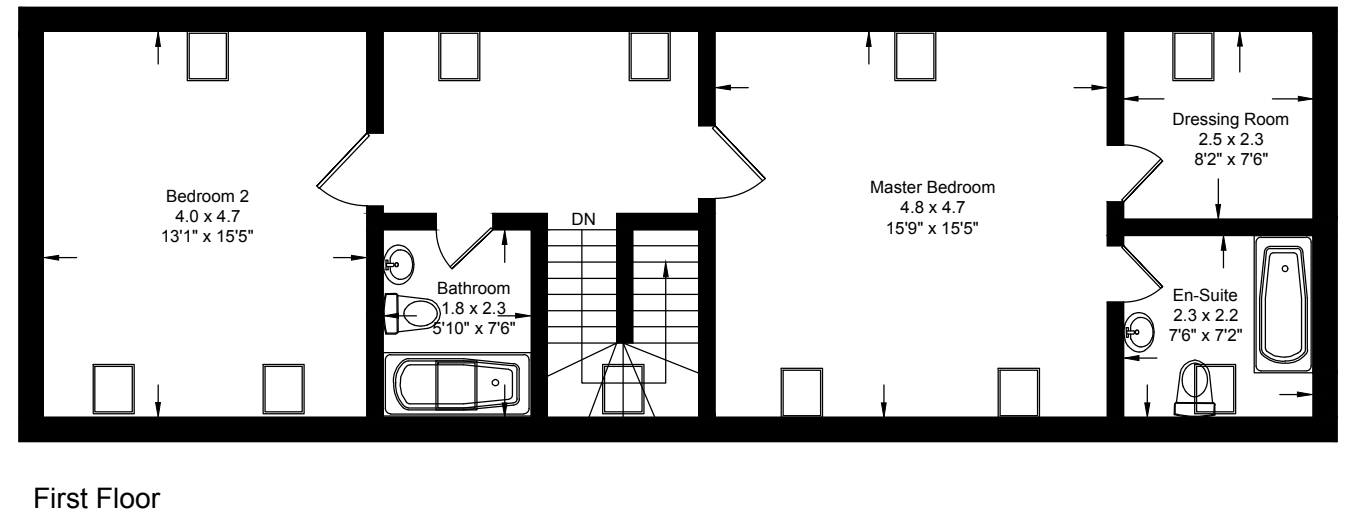

Ground Floor

First Floor

Overall approx. area is 2118.3 Sq.ft [196.8M<sup>2</sup>]

This plan is for layout guidance only and is not drawn to scale. Whilst every care is taken in the preparation of this plan, please check all dimension and shapes before making any decision reliant upon them. All room dimensions taken through cupboard/wardrobes to wall surface where possible or to surfaces indicated by arrow heads. (ID 110927)