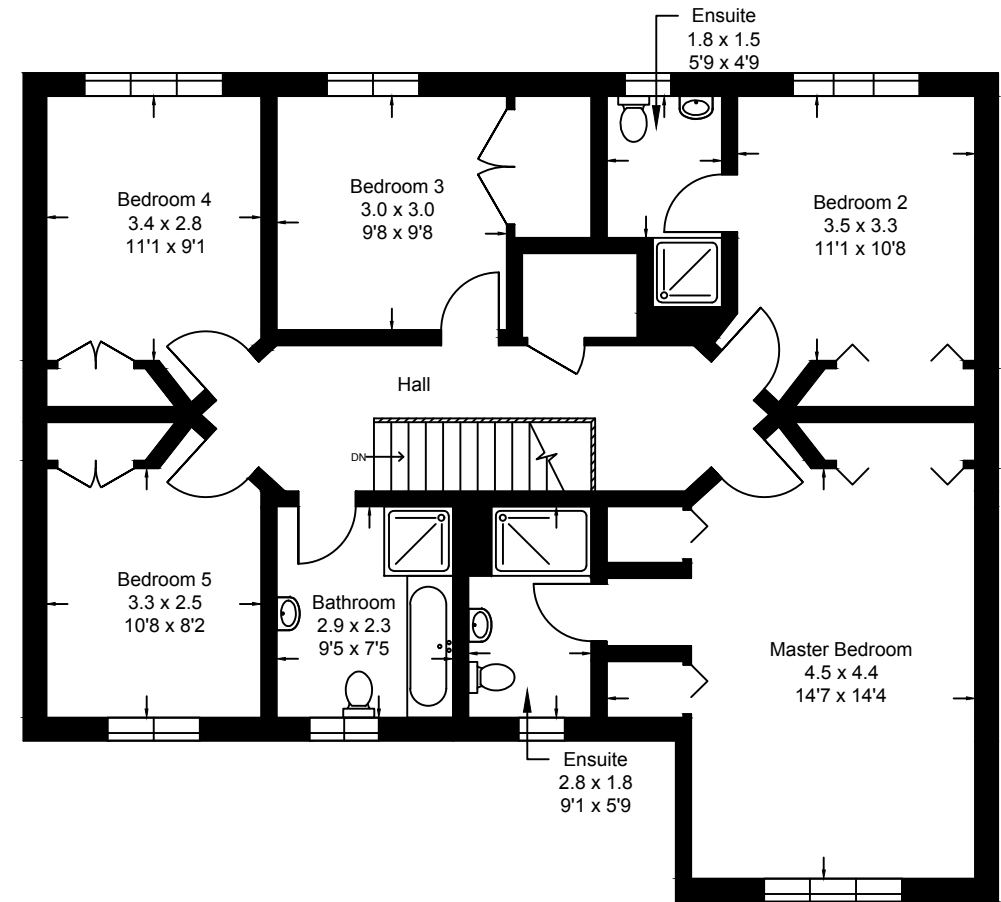

Ground Floor

First Floor

Approximate Internal Floor Area 2504 Sq Ft / 232 M²

This plan is for layout guidance only and is not drawn to scale. Whilst every care is taken in the preparation of this plan, please check all dimension and shapes before making any decision reliant upon them. All room dimensions taken through cupboard/wardrobes to wall surface where possible or to surfaces indicated by arrow heads. (ID 110927)