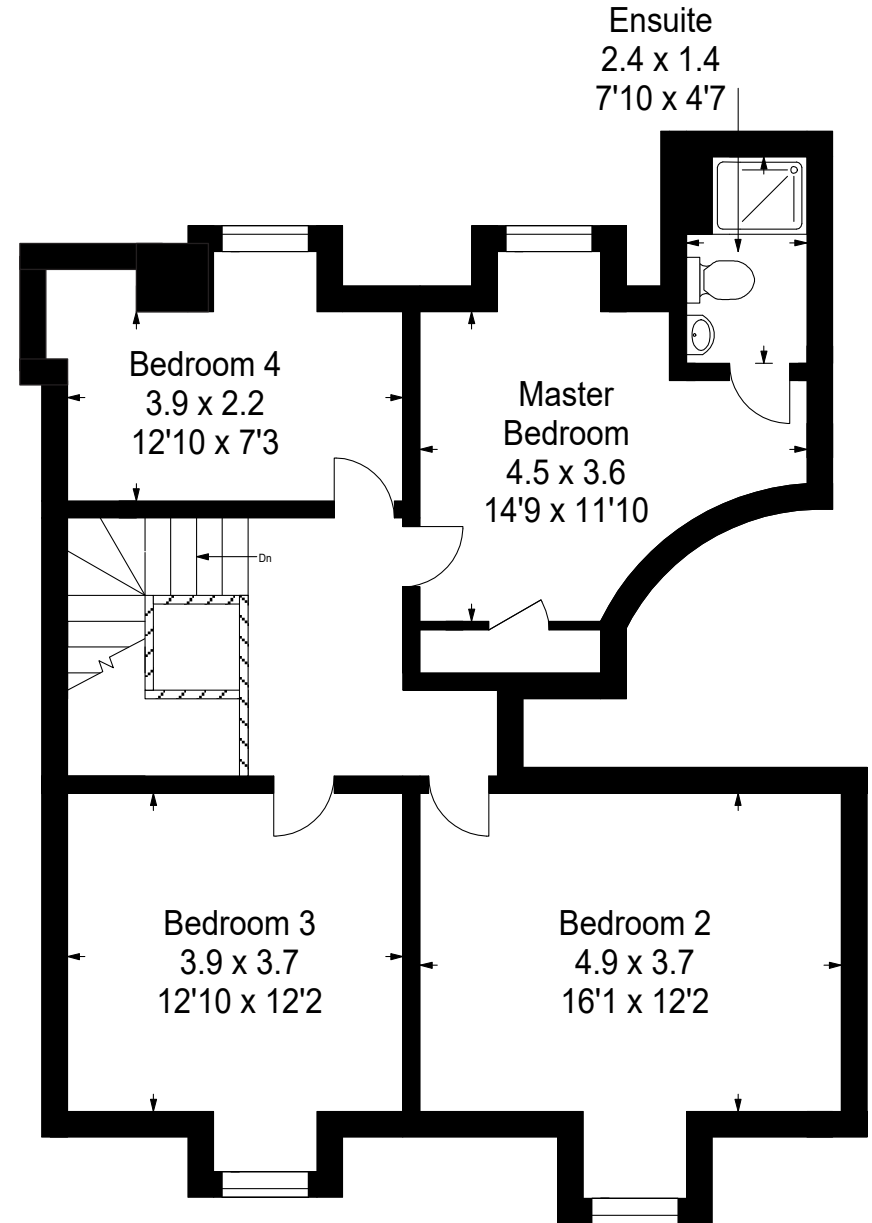

Ground Floor

First Floor

Approximate Internal Floor Area 1894 Sq Ft / 176 SqM

This plan is for layout guidance only and is not drawn to scale. Whilst every care is taken in the preparation of this plan, please check all dimension and shapes before making any decision reliant upon them. All room dimensions taken through cupboard/wardrobes to wall surface where possible or to surfaces indicated by arrow heads. (ID 110927)